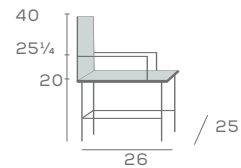

Dual upholstery

DIMENSIONS

Samara Lounge, page 108

SAMARA

Lounge Chair

837

Contemporary, yet warm and inviting. Samara is fitted with a gently sloped, wing arm and tall backrest for privacy, comfort, and distinction.

Available in Maple Wood

Key Features

- Stately Backrest with Wing Arms
- Tapered Legs
- Steam Bent Back Posts
- Interlocking Solid Wood Corner Blocks
- Flex-O-Lator Spring Seats

Available Options

- Dual upholstery on backrest and arms

Dual upholstery

Side View

DIMENSIONS

Samara Chairs, page 73