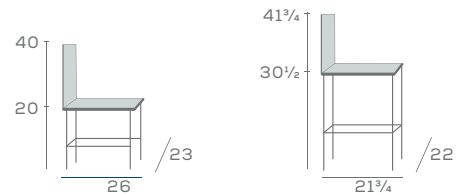

SAMARA

Chair and Stool

835

839-BS-30

Contemporary, yet warm and inviting. Samara is fitted with a gently sloped, wing arm and tall backrest for privacy, comfort, and distinction.

Available in Maple Wood

Key Features

- Stately Backrest with Wing Arms
- Tapered Legs
- Steam Bent Back Posts
- Interlocking Solid Wood Corner Blocks
- Flex-O-Lator Spring Seats

Available Options

- Dual upholstery on backrest and arms
- 24" stool height available

Dual upholstery

DIMENSIONS

Samara Lounge, page 108

SAMARA

Lounge Chair

837

Contemporary, yet warm and inviting. Samara is fitted with a gently sloped, wing arm and tall backrest for privacy, comfort, and distinction.

Dual upholstery

Side View

DIMENSIONS

Samara Chairs, page 73