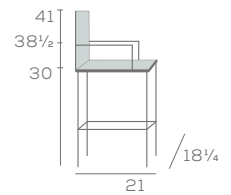

WESLEY

Chair and Stool

9511-18

9511-BS-30

Wesley is lightweight yet comfortable and sturdy, with an alluring aesthetic. It's a beloved bentwood seat option.

DIMENSIONS

Fully Upholstered Chair and Stool

9511UBS-18-ANT

WESLEY

Chair and Stool

9591-18

9591-BS-30

Available in Maple and Oak Wood

Key Features

- Steam Bent Parts
- Intricate Back Designs
- Lightweight
- Aesthetic Design
- Round Tapered Legs

Available Options

- Wood or upholstered seat
- 24" stool height, specify '24'
- Personalized laser engraved seat
- Nail trim standard on back for 9511UBS Models, specify in Brass 'BNT', Antique 'ANT', Stainless 'SNT', or Oxford 'ONT'
- Nail trim seat optional on all models for, specify in Brass 'BNT', Antique 'ANT', Stainless 'SNT', or Oxford 'ONT'

9503-30

DIMENSIONS