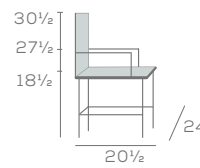

WESLEY

Chair and Stool

9511-18

9511-BS-30

Wesley is lightweight yet comfortable and sturdy, with an alluring aesthetic. It's a beloved bentwood seat option.

DIMENSIONS

Fully Upholstered Chair and Stool

9511UBS-18-ANT

WESLEY

Chair and Stool

9591-18

9591-BS-30

Available in Maple and Oak Wood

Key Features

- Steam Bent Parts
- Intricate Back Designs
- Lightweight
- Aesthetic Design
- Round Tapered Legs

Available Options

- Wood or upholstered seat
- 24" stool height, specify '24'
- Personalized laser engraved seat
- Nail trim standard on back for 9511UBS Models, specify in Brass 'BNT', Antique 'ANT', Stainless 'SNT', or Oxford 'ONT'
- Nail trim seat optional on all models for, specify in Brass 'BNT', Antique 'ANT', Stainless 'SNT', or Oxford 'ONT'