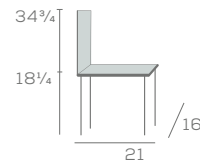

WESLEY

Chair and Stool

9511-18

9511-BS-30

Wesley is lightweight yet comfortable and sturdy, with an alluring aesthetic. It's a beloved bentwood seat option.

DIMENSIONS

Fully Upholstered Chair and Stool

9511UBS-18-ANT

WESLEY

Chair and Stool

9591-18

9591-BS-30

Available in Maple and Oak Wood

Key Features

- Steam Bent Parts
- Intricate Back Designs
- Lightweight
- Aesthetic Design
- Round Tapered Legs

Available Options

- Wood or upholstered seat
- 24" stool height, specify '24'
- Personalized laser engraved seat
- Nail trim standard on back for 9511UBS Models, specify in Brass 'BNT', Antique 'ANT', Stainless 'SNT', or Oxford 'ONT'
- Nail trim seat optional on all models for, specify in Brass 'BNT', Antique 'ANT', Stainless 'SNT', or Oxford 'ONT'

9503-30

DIMENSIONS