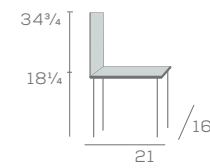

WESLEY

Chair and Stool

9511-18

9511-BS-30

Wesley is lightweight yet comfortable and sturdy, with an alluring aesthetic. It's a beloved bentwood seat option.

DIMENSIONS

Fully Upholstered Chair and Stool

9511UBS-18-ANT

WESLEY

Chair and Stool

9591-18

9591-BS-30

Available in Maple and Oak Wood

Key Features

- Steam Bent Parts
- Intricate Back Designs
- Lightweight
- Aesthetic Design
- Round Tapered Legs

Available Options

- Wood or upholstered seat
- 24" stool height, specify '24'
- Personalized laser engraved seat
- Nail trim standard on back for 9511UBS Models, specify in Brass 'BNT', Antique 'ANT', Stainless 'SNT', or Oxford 'ONT'
- Nail trim seat optional on all models for, specify in Brass 'BNT', Antique 'ANT', Stainless 'SNT', or Oxford 'ONT'

9503-30

DIMENSIONS