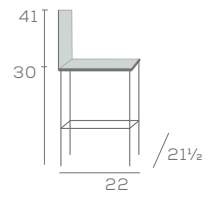

WESLEY

Chair and Stool

9511-18

9511-BS-30

Wesley is lightweight yet comfortable and sturdy, with an alluring aesthetic. It's a beloved bentwood seat option.

DIMENSIONS

Fully Upholstered Chair and Stool

9511UBS-18-ANT

WESLEY

Chair and Stool

9591-18

9591-BS-30

Available in Maple and Oak Wood

Key Features

- Steam Bent Parts
- Intricate Back Designs
- Lightweight
- Aesthetic Design
- Round Tapered Legs

Available Options

- Wood or upholstered seat
- 24" stool height, specify '24'
- Personalized laser engraved seat
- Nail trim standard on back for 9511UBS Models, specify in Brass 'BNT', Antique 'ANT', Stainless 'SNT', or Oxford 'ONT'
- Nail trim seat optional on all models for, specify in Brass 'BNT', Antique 'ANT', Stainless 'SNT', or Oxford 'ONT'

9503-30

DIMENSIONS