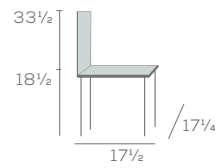

WESLEY

Chair and Stool

9511-18

9511-BS-30

Wesley is lightweight yet comfortable and sturdy, with an alluring aesthetic. It's a beloved bentwood seat option.

DIMENSIONS

Fully Upholstered Chair and Stool

9511UBS-18-ANT

WESLEY

Chair and Stool

9591-18

9591-BS-30

Available in Maple and Oak Wood

Key Features

- Steam Bent Parts
- Intricate Back Designs
- Lightweight
- Aesthetic Design
- Round Tapered Legs

Available Options

- Wood or upholstered seat
- 24" stool height, specify '24'
- Personalized laser engraved seat
- Nail trim standard on back for 9511UBS Models, specify in Brass 'BNT', Antique 'ANT', Stainless 'SNT', or Oxford 'ONT'
- Nail trim seat optional on all models for, specify in Brass 'BNT', Antique 'ANT', Stainless 'SNT', or Oxford 'ONT'

9503-30

DIMENSIONS