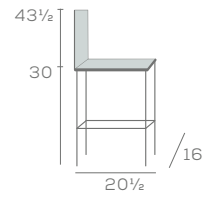

WESLEY

Chair and Stool

9511-18

9511-BS-30

Wesley is lightweight yet comfortable and sturdy, with an alluring aesthetic. It's a beloved bentwood seat option.

DIMENSIONS

Fully Upholstered Chair and Stool

9511UBS-18-ANT

WESLEY

Chair and Stool

9591-18

9591-BS-30

Available in Maple and Oak Wood

Key Features

- Steam Bent Parts
- Intricate Back Designs
- Lightweight
- Aesthetic Design
- Round Tapered Legs

Available Options

- Wood or upholstered seat
- 24" stool height, specify '24'
- Personalized laser engraved seat
- Nail trim standard on back for 9511UBS Models, specify in Brass 'BNT', Antique 'ANT', Stainless 'SNT', or Oxford 'ONT'
- Nail trim seat optional on all models for, specify in Brass 'BNT', Antique 'ANT', Stainless 'SNT', or Oxford 'ONT'

9503-30

DIMENSIONS