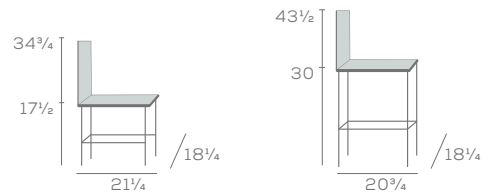

DIMENSIONS

Chair with Arms