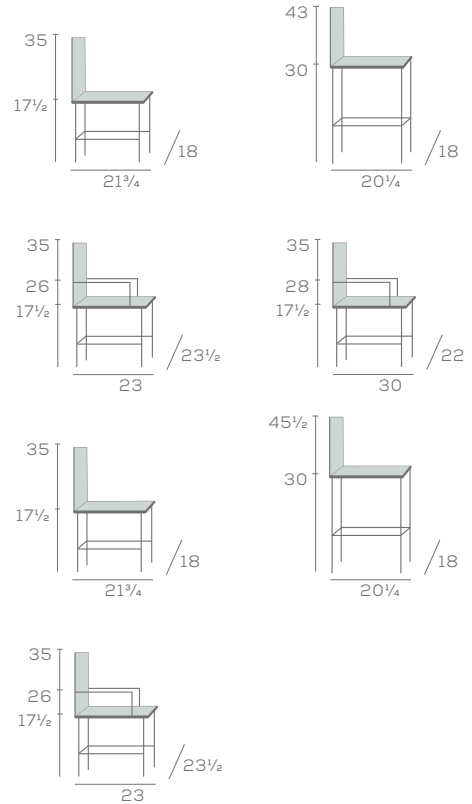

Swivel base

Chair with Arms and Tablet

104

103-RTA

DIMENSIONS

WALTON EAST

Chair and Stool with Clean Through Backrest

107US

107US-BS-30

Available in Maple and Oak Wood

Key Features

- Rail-back Backrest
- Clean Through Design
- Saddle and Upholstered Seat
- Replaceable Seats
- Side Brace for Beauty and Support
- Bookshelf Stretcher
- Steam Bent Parts
- Solid Wood Corner Blocks

Chair with Arms and Clean Through Backrest

105US

straight top arc top rail arc top rail

cutout side brace motion seat

Walton Benches, page 113

Walton West continues >

WALTON WEST

Chair and Stool with 5-Slat Backrest

DIMENSIONS

Chair with Arms

51

94

WALTON
WEST

Chair and Stool with 2-Slat Backrest

57US-18

57US-BS-30