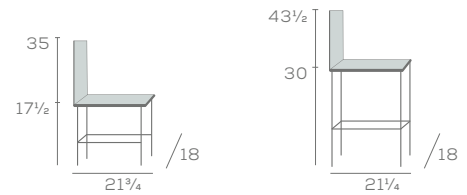

Chair with Arms and Clean Through Backrest

105US

straight top arc top rail arc top rail

cutout side brace motion seat

Walton Benches, page 113

Walton West continues >

WALTON WEST

Chair and Stool with 5-Slat Backrest

DIMENSIONS

Chair with Arms

51

94

WALTON
WEST

Chair and Stool with 2-Slat Backrest

57US-18

57US-BS-30