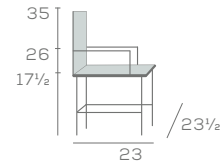

Available Options

- Upholstered seat pad with nail trim, specify in Brass 'BNT', Antique 'ANT', Stainless 'SNT', or Oxford 'ONT'
- Fully extended or clean through backrest
- Wood or upholstered seat
- Jury base on chair models
- Straight, moderate arc, and elevated arc top rails
- Decorative cutout, specify 'C'
- Side brace
- Motion seat on stools, specify '102' models
- 24" stool height, specify '24'
- Brass channel standard, or specify in Stainless

Chair with Arms and Clean Through Backrest

105US

straight top arc top rail arc top rail

cutout side brace motion seat

Walton Benches, page 113

Walton West continues >

WALTON WEST

Chair and Stool with 5-Slat Backrest

DIMENSIONS

Chair with Arms

51

94

WALTON
WEST

Chair and Stool with 2-Slat Backrest

57US-18

57US-BS-30