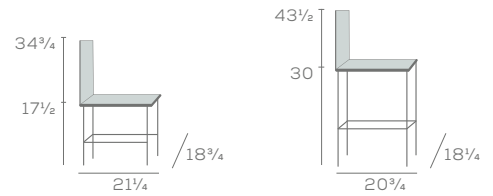

DIMENSIONS

Chair with Arms