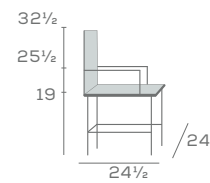

Available in Maple Wood

Key Features

- Rounded Seat Back
- Sinuous Spring Seats
- Interlocking Corner Blocks

Available Options

- Dual upholstery on seat and back

---

DIMENSIONS

Tovah Bench, page 107