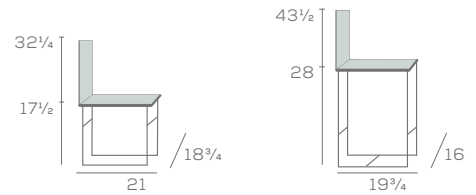

TIFFIN

Chair and Stool

973-SB-18

973UBS-SB-28

The ever popular Tiffin features a beautifully arched backrest, bullnose edge detail, and back footrest stretcher. Choose models in any upholstery combination, and sled, 4-leg, 2-position, and 3-position bases.

DIMENSIONS

Chair with Arms

971UBS-SB

TIFFIN

Bench and Stool

S-973US-SB-18

S-973US-SB-28

Available in Maple and Oak Wood