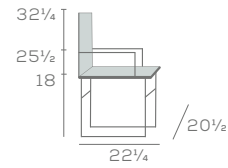

TIFFIN

Chair and Stool

973-SB-18

973UBS-SB-28

The ever popular Tiffin features a beautifully arched backrest, bullnose edge detail, and back footrest stretcher. Choose models in any upholstery combination, and sled, 4-leg, 2-position, and 3-position bases.

DIMENSIONS

Chair with Arms

971UBS-SB

TIFFIN

Bench and Stool

S-973US-SB-18

S-973US-SB-28

Available in Maple and Oak Wood