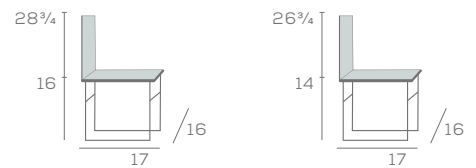

TIFFIN

Chair and Stool

973-SB-18

973UBS-SB-28

The ever popular Tiffin features a beautifully arched backrest, bullnose edge detail, and back footrest stretcher. Choose models in any upholstery combination, and sled, 4-leg, 2-position, and 3-position bases.

DIMENSIONS

Chair with Arms

971UBS-SB

TIFFIN

Bench and Stool

S-973US-SB-18

S-973US-SB-28

Available in Maple and Oak Wood