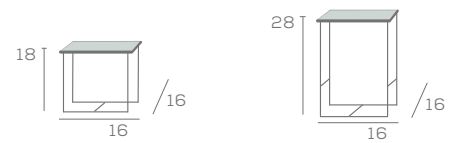

TIFFIN

Chair and Stool

973-SB-18

973UBS-SB-28

The ever popular Tiffin features a beautifully arched backrest, bullnose edge detail, and back footrest stretcher. Choose models in any upholstery combination, and sled, 4-leg, 2-position, and 3-position bases.

DIMENSIONS

Chair with Arms

971UBS-SB

TIFFIN

Bench and Stool

S-973US-SB-18

S-973US-SB-28

Available in Maple and Oak Wood