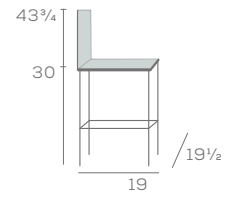

THEO EAST

Chair and Stool

753US

753US-BS-30

A contemporary design inspired to fit a multitude of environments. Theo East features a ladder-back design and Theo West has a rail back design.

DIMENSIONS

Fully Upholstered Chair and Stool

753UBS

753UBS-BS-30

THEO
WEST

Chair and Stool

773US

773US-BS-30

Available in Maple Wood

Key Features

- Panel or Ladder Backrest
- Shaped Legs and Back Posts
- Steam Bent Parts
- Interlocking Solid Wood Corner Blocks
- Flex-O-Lator Spring Seats

Available Options

- Brass channel standard, or specify in Stainless
- 24" stool height, specify '24'