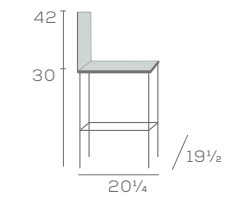

THEO EAST

Chair and Stool

753US

753US-BS-30

A contemporary design inspired to fit a multitude of environments. Theo East features a ladder-back design and Theo West has a rail back design.

DIMENSIONS

Fully Upholstered Chair and Stool

753UBS

753UBS-BS-30

THEO
WEST

Chair and Stool

773US

773US-BS-30

Available in Maple Wood

Key Features

- Panel or Ladder Backrest
- Shaped Legs and Back Posts
- Steam Bent Parts
- Interlocking Solid Wood Corner Blocks
- Flex-O-Lator Spring Seats

Available Options

- Brass channel standard, or specify in Stainless
- 24" stool height, specify '24'