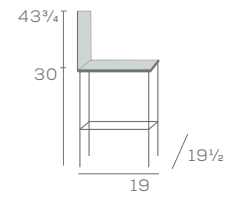

THEO EAST

Chair and Stool

753US

753US-BS-30

A contemporary design inspired to fit a multitude of environments. Theo East features a ladder-back design and Theo West has a rail back design.

DIMENSIONS

Fully Upholstered Chair and Stool

753UBS

753UBS-BS-30

THEO
WEST

Chair and Stool

773US

773US-BS-30

Available in Maple Wood

Key Features

- Panel or Ladder Backrest
- Shaped Legs and Back Posts
- Steam Bent Parts
- Interlocking Solid Wood Corner Blocks
- Flex-O-Lator Spring Seats

Available Options

- Brass channel standard, or specify in Stainless
- 24" stool height, specify '24'