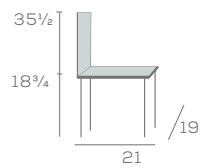

THEO EAST

Chair and Stool

753US

753US-BS-30

A contemporary design inspired to fit a multitude of environments. Theo East features a ladder-back design and Theo West has a rail back design.

DIMENSIONS

Fully Upholstered Chair and Stool

753UBS

753UBS-BS-30

THEO
WEST

Chair and Stool

773US

773US-BS-30

Available in Maple Wood

Key Features

- Panel or Ladder Backrest
- Shaped Legs and Back Posts
- Steam Bent Parts
- Interlocking Solid Wood Corner Blocks
- Flex-O-Lator Spring Seats

Available Options

- Brass channel standard, or specify in Stainless
- 24" stool height, specify '24'