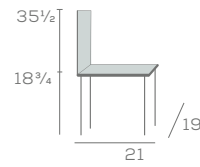

THEO EAST

Chair and Stool

753US

753US-BS-30

A contemporary design inspired to fit a multitude of environments. Theo East features a ladder-back design and Theo West has a rail back design.

DIMENSIONS

Fully Upholstered Chair and Stool

753UBS

753UBS-BS-30

THEO
WEST

Chair and Stool

773US

773US-BS-30

Available in Maple Wood

Key Features

- Panel or Ladder Backrest
- Shaped Legs and Back Posts
- Steam Bent Parts
- Interlocking Solid Wood Corner Blocks
- Flex-O-Lator Spring Seats

Available Options

- Brass channel standard, or specify in Stainless
- 24" stool height, specify '24'