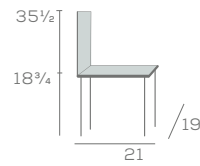

THEO EAST

Chair and Stool

753US

753US-BS-30

A contemporary design inspired to fit a multitude of environments. Theo East features a ladder-back design and Theo West has a rail back design.

DIMENSIONS

Fully Upholstered Chair and Stool

753UBS

753UBS-BS-30

THEO
WEST

Chair and Stool

773US

773US-BS-30

Available in Maple Wood

Key Features

- Panel or Ladder Backrest
- Shaped Legs and Back Posts
- Steam Bent Parts
- Interlocking Solid Wood Corner Blocks
- Flex-O-Lator Spring Seats

Available Options

- Brass channel standard, or specify in Stainless
- 24" stool height, specify '24'