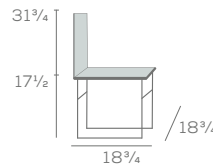

# TAYLOR WEST

Chair and Chair with Arms and Sled Base

173UBS-SB-18

171UBS-SB

The ever timeless Taylor offers an abundance of choices in either sled or 4-leg models. Select Taylor East with elevated front-stretcher and stool options. Or select Taylor West with a waterfall seat and 2-position and 3-position models.

## DIMENSIONS

Chair and Chair with Arms and 2-Position Base

177-18

175UBS

TAYLOR  
WEST

Chair and Chair with Arms and 3-Position Base

3-177US-18

3-175UBS