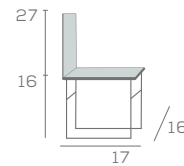

# TAYLOR EAST

Chair and Stool with Sled Base

776-SB-18

773UBS-SB-28

The ever timeless Taylor offers an abundance of choices in either sled or 4-leg models. Select Taylor East with elevated front-stretcher and stool options. Or select Taylor West with a waterfall seat and 2-position and 3-position models.

## DIMENSIONS

Chair with Arms and Swivel Base

778UBS-SB

777UBS

TAYLOR  
EAST

Bench and Stool

S-773-SB-18

S-773US-SB-28

## DIMENSIONS

Chair and Chair with Arms and 2-Position Base

177-18

175UBS

TAYLOR  
WEST

Chair and Chair with Arms and 3-Position Base

3-177US-18

3-175UBS