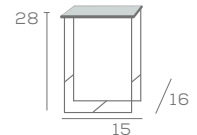

# TAYLOR EAST

Chair and Stool with Sled Base

776-SB-18

773UBS-SB-28

The ever timeless Taylor offers an abundance of choices in either sled or 4-leg models. Select Taylor East with elevated front-stretcher and stool options. Or select Taylor West with a waterfall seat and 2-position and 3-position models.

## DIMENSIONS

Chair with Arms and Swivel Base

778UBS-SB

777UBS

TAYLOR  
EAST

Bench and Stool

S-773-SB-18

S-773US-SB-28

## DIMENSIONS

Chair and Chair with Arms and 2-Position Base

177-18

175UBS

TAYLOR  
WEST

Chair and Chair with Arms and 3-Position Base

3-177US-18

3-175UBS