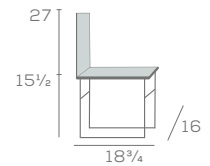

# TAYLOR WEST

Chair and Chair with Arms and Sled Base

173UBS-SB-18

171UBS-SB

The ever timeless Taylor offers an abundance of choices in either sled or 4-leg models. Select Taylor East with elevated front-stretcher and stool options. Or select Taylor West with a waterfall seat and 2-position and 3-position models.

## DIMENSIONS

Chair and Chair with Arms and 2-Position Base

177-18

175UBS

TAYLOR  
WEST

Chair and Chair with Arms and 3-Position Base

3-177US-18

3-175UBS