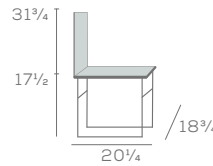

# TAYLOR WEST

Chair and Chair with Arms and Sled Base

173UBS-SB-18

171UBS-SB

The ever timeless Taylor offers an abundance of choices in either sled or 4-leg models. Select Taylor East with elevated front-stretcher and stool options. Or select Taylor West with a waterfall seat and 2-position and 3-position models.

## DIMENSIONS

Chair and Chair with Arms and 2-Position Base

177-18

175UBS

TAYLOR  
WEST

Chair and Chair with Arms and 3-Position Base

3-177US-18

3-175UBS