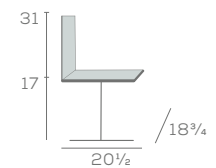

# TAYLOR EAST

Chair and Stool with Sled Base

776-SB-18

773UBS-SB-28

The ever timeless Taylor offers an abundance of choices in either sled or 4-leg models. Select Taylor East with elevated front-stretcher and stool options. Or select Taylor West with a waterfall seat and 2-position and 3-position models.

## DIMENSIONS

Chair with Arms and Swivel Base

778UBS-SB

777UBS

TAYLOR  
EAST

Bench and Stool

S-773-SB-18

S-773US-SB-28

## DIMENSIONS

Chair and Chair with Arms and 2-Position Base

177-18

175UBS

TAYLOR  
WEST

Chair and Chair with Arms and 3-Position Base

3-177US-18

3-175UBS