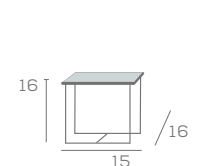

## DIMENSIONS

Chair with Arms and Swivel Base

778UBS-SB

777UBS

TAYLOR  
EAST

Bench and Stool

S-773-SB-18

S-773US-SB-28

## DIMENSIONS

Chair and Chair with Arms and 2-Position Base

177-18

175UBS

TAYLOR  
WEST

Chair and Chair with Arms and 3-Position Base

3-177US-18

3-175UBS