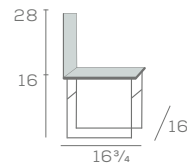

# TAYLOR WEST

Chair and Chair with Arms and Sled Base

173UBS-SB-18

171UBS-SB

The ever timeless Taylor offers an abundance of choices in either sled or 4-leg models. Select Taylor East with elevated front-stretcher and stool options. Or select Taylor West with a waterfall seat and 2-position and 3-position models.

## DIMENSIONS

Chair and Chair with Arms and 2-Position Base

177-18

175UBS

TAYLOR  
WEST

Chair and Chair with Arms and 3-Position Base

3-177US-18

3-175UBS