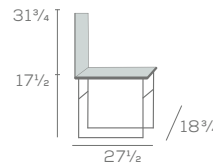

# TAYLOR WEST

Chair and Chair with Arms and Sled Base

173UBS-SB-18

171UBS-SB

The ever timeless Taylor offers an abundance of choices in either sled or 4-leg models. Select Taylor East with elevated front-stretcher and stool options. Or select Taylor West with a waterfall seat and 2-position and 3-position models.

## DIMENSIONS

Chair and Chair with Arms and 2-Position Base

177-18

175UBS

TAYLOR  
WEST

Chair and Chair with Arms and 3-Position Base

3-177US-18

3-175UBS