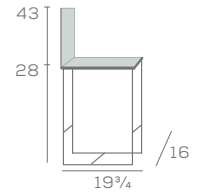

# TAYLOR EAST

Chair and Stool with Sled Base

776-SB-18

773UBS-SB-28

The ever timeless Taylor offers an abundance of choices in either sled or 4-leg models. Select Taylor East with elevated front-stretcher and stool options. Or select Taylor West with a waterfall seat and 2-position and 3-position models.

## DIMENSIONS

Chair with Arms and Swivel Base

778UBS-SB

777UBS

TAYLOR  
EAST

Bench and Stool

S-773-SB-18

S-773US-SB-28

## DIMENSIONS

Chair and Chair with Arms and 2-Position Base

177-18

175UBS

TAYLOR  
WEST

Chair and Chair with Arms and 3-Position Base

3-177US-18

3-175UBS