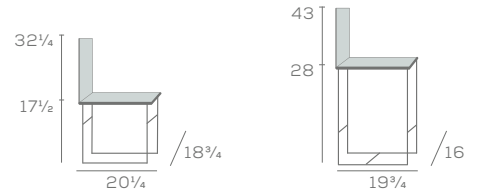

# TAYLOR EAST

Chair and Stool with Sled Base

776-SB-18

773UBS-SB-28

The ever timeless Taylor offers an abundance of choices in either sled or 4-leg models. Select Taylor East with elevated front-stretcher and stool options. Or select Taylor West with a waterfall seat and 2-position and 3-position models.

## DIMENSIONS

Chair with Arms and Swivel Base

778UBS-SB

777UBS

TAYLOR  
EAST

Bench and Stool

S-773-SB-18

S-773US-SB-28

## DIMENSIONS

Chair and Chair with Arms and 2-Position Base

177-18

175UBS

TAYLOR  
WEST

Chair and Chair with Arms and 3-Position Base

3-177US-18

3-175UBS