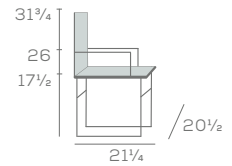

# TAYLOR WEST

Chair and Chair with Arms and Sled Base

173UBS-SB-18

171UBS-SB

The ever timeless Taylor offers an abundance of choices in either sled or 4-leg models. Select Taylor East with elevated front-stretcher and stool options. Or select Taylor West with a waterfall seat and 2-position and 3-position models.

## DIMENSIONS

Chair and Chair with Arms and 2-Position Base

177-18

175UBS

TAYLOR  
WEST

Chair and Chair with Arms and 3-Position Base

3-177US-18

3-175UBS