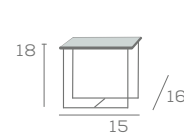

# TAYLOR EAST

Chair and Stool with Sled Base

776-SB-18

773UBS-SB-28

The ever timeless Taylor offers an abundance of choices in either sled or 4-leg models. Select Taylor East with elevated front-stretcher and stool options. Or select Taylor West with a waterfall seat and 2-position and 3-position models.

## DIMENSIONS

Chair with Arms and Swivel Base

778UBS-SB

777UBS

TAYLOR  
EAST

Bench and Stool

S-773-SB-18

S-773US-SB-28

## DIMENSIONS

Chair and Chair with Arms and 2-Position Base

177-18

175UBS

TAYLOR  
WEST

Chair and Chair with Arms and 3-Position Base

3-177US-18

3-175UBS