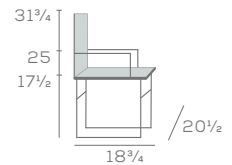

# TAYLOR WEST

Chair and Chair with Arms and Sled Base

173UBS-SB-18

171UBS-SB

The ever timeless Taylor offers an abundance of choices in either sled or 4-leg models. Select Taylor East with elevated front-stretcher and stool options. Or select Taylor West with a waterfall seat and 2-position and 3-position models.

## DIMENSIONS

Chair and Chair with Arms and 2-Position Base

177-18

175UBS

TAYLOR  
WEST

Chair and Chair with Arms and 3-Position Base

3-177US-18

3-175UBS