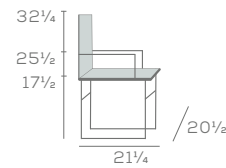

# TAYLOR EAST

Chair and Stool with Sled Base

776-SB-18

773UBS-SB-28

The ever timeless Taylor offers an abundance of choices in either sled or 4-leg models. Select Taylor East with elevated front-stretcher and stool options. Or select Taylor West with a waterfall seat and 2-position and 3-position models.

## DIMENSIONS

Chair with Arms and Swivel Base

778UBS-SB

777UBS

TAYLOR  
EAST

Bench and Stool

S-773-SB-18

S-773US-SB-28

## DIMENSIONS

Chair and Chair with Arms and 2-Position Base

177-18

175UBS

TAYLOR  
WEST

Chair and Chair with Arms and 3-Position Base

3-177US-18

3-175UBS