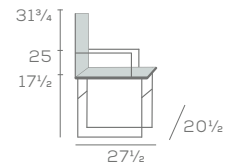

# TAYLOR WEST

Chair and Chair with Arms and Sled Base

173UBS-SB-18

171UBS-SB

The ever timeless Taylor offers an abundance of choices in either sled or 4-leg models. Select Taylor East with elevated front-stretcher and stool options. Or select Taylor West with a waterfall seat and 2-position and 3-position models.

## DIMENSIONS

Chair and Chair with Arms and 2-Position Base

177-18

175UBS

TAYLOR  
WEST

Chair and Chair with Arms and 3-Position Base

3-177US-18

3-175UBS