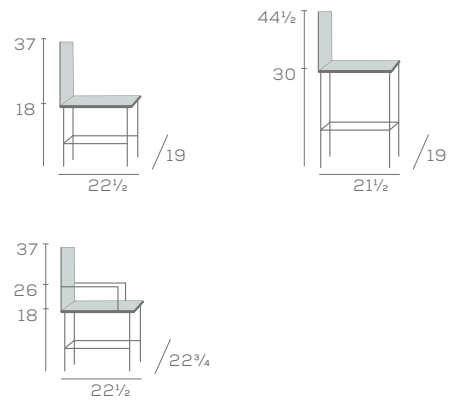

SITKA EAST

Chair and Stool

643

643-BS-30

Sitka bids abundant charm with a shapely top, crisp tailoring, decorative legs, and elegant nail trim. Select Sitka East with upholstered backrest or Sitka West with wood crown.

DIMENSIONS

Chair with Arms

641

SITKA
WEST

Chair and Stool

647

647-BS-30

Available in Beech and Maple Wood

Key Features

- Shapely Backrest
- Wood Crown Backrest with Handhold
- Tufted upholstery
- Gently Rounded Edges
- Clean Through Design
- Interlocking Solid Wood Corner Blocks
- Flex-O-Lator Spring Seats