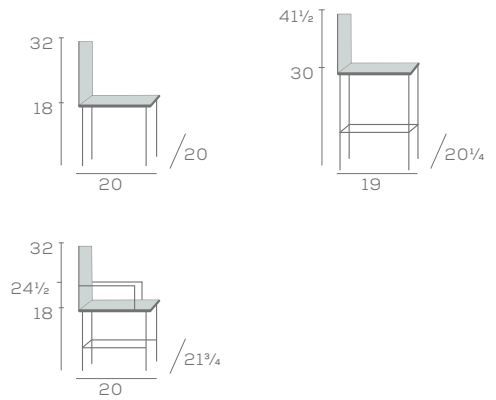

RONAN

Chair and Stool

7633

7633-BS-30

Seeking new shapes, Ronan was developed with gracious, fluid lines. Using layered ply, the organic backrest is bent to a u-shape to embrace its guest. Layers of foam are enclosed with precisely tailored upholstery.

DIMENSIONS

Chair with Arms

7631

RONAN

Chair and Stool with Open Back

7633-C

7633-C-BS-30

Available in Maple Wood

Key Features

- Shaped Layered Ply Backrest
- Clean Through Design with Open Backs
- Round Tapered Legs
- Front to Back Stretchers

Available Options

- 24" stool height, specify '24'
- Brass channel standard, or specify in Stainless

Chair with Arms and Open Back

7631-C

Back view arm chair model

Ronan Lounge, page 112

RONAN

Single Seat Lounge

7693-1

Seeking new shapes, Ronan was developed with gracious, fluid lines. Using layered ply, the organic backrest is bent to a u-shape to embrace its guest. Layers of foam are enclosed with precisely tailored upholstery.