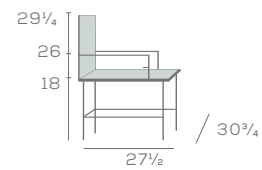

Key Features

- Shaped Layered Ply Backrest
- Clean Through Design with Open Backs
- Round Tapered Legs
- Front to Back Stretchers

Available Options

- 24" stool height, specify '24'
- Brass channel standard, or specify in Stainless

Chair with Arms and Open Back

7631-C

Back view arm chair model

Ronan Lounge, page 112

RONAN

Single Seat Lounge

7693-1

Seeking new shapes, Ronan was developed with gracious, fluid lines. Using layered ply, the organic backrest is bent to a u-shape to embrace its guest. Layers of foam are enclosed with precisely tailored upholstery.

Available in Maple Wood

Key Features

- Layered Ply Backrest
- Plush Foam Seat & Backrest
- Round Tapered Legs
- Sinuous Spring Seat

DIMENSIONS

Ronan Chairs, page 74