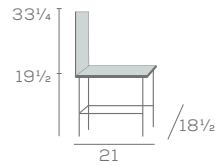

Seat/backrest and frame in multi-finish

Chair with Upholstery and Handhold

863UBS

863UBS-HH

DIMENSIONS

PORTER

Chair with Upholstered Seat

863US

Available Options

- Wood or upholstered seat
- Handhold on upholstered backrest, specify 'HH'
- Seat/backrest and frame in multi-finish
- 24" stool height, specify '24'
- Brass channel standard, or specify in Stainless