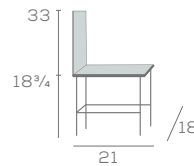

Seat/backrest and frame in multi-finish

Chair with Upholstery and Handhold

863UBS

863UBS-HH

DIMENSIONS

PORTER

Chair with Upholstered Seat

863US

Available Options

- Wood or upholstered seat
- Handhold on upholstered backrest, specify 'HH'
- Seat/backrest and frame in multi-finish
- 24" stool height, specify '24'
- Brass channel standard, or specify in Stainless