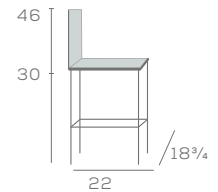

Seat/backrest and frame in multi-finish

Chair with Upholstery and Handhold

863UBS

863UBS-HH

DIMENSIONS

PORTER

Chair with Upholstered Seat

863US

Available Options

- Wood or upholstered seat
- Handhold on upholstered backrest, specify 'HH'
- Seat/backrest and frame in multi-finish
- 24" stool height, specify '24'
- Brass channel standard, or specify in Stainless