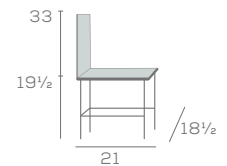

Seat/backrest and frame in multi-finish

Chair with Upholstery and Handhold

863UBS

863UBS-HH

DIMENSIONS

PORTER

Chair with Upholstered Seat

863US

Available Options

- Wood or upholstered seat
- Handhold on upholstered backrest, specify 'HH'
- Seat/backrest and frame in multi-finish
- 24" stool height, specify '24'
- Brass channel standard, or specify in Stainless