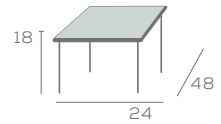


OCCASIONAL

Square and Rectangle Tops

With universal appeal, these four distinctly styled tables coordinate with lounge collections, or work effortlessly in most any furniture decor.

DIMENSIONS

L-5700-2424P18-E

L-5700-2448P18-E

Square and Rectangle Tops

L-470-2424P18-E

L-470-2448P18-E

OCCASIONAL

Square and Rectangle Tops

L-320-2424P18-E

L-320-2448P18-E