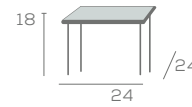


OCCASIONAL

Square and Rectangle Tops

With universal appeal, these four distinctly styled tables coordinate with lounge collections, or work effortlessly in most any furniture decor.

DIMENSIONS

L-5700-2424P18-E

L-5700-2448P18-E

Square and Rectangle Tops

L-470-2424P18-E

L-470-2448P18-E

OCCASIONAL

Square and Rectangle Tops

L-320-2424P18-E

L-320-2448P18-E