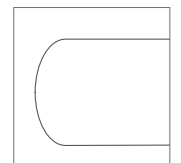

Available in Maple and Oak Wood

Key Features

- Wood Base with Laminate Tops
- Solid Wood or Laminate Edge
- Solid Wood Apron
- Solid Wood Corner Blocks

Available Options

- Edges coordinate with laminate top or wood base
- Laminate tops in matching wood finish colors, or specify custom selection

Edges

self (S)

square (A)

bullnose (B)

traditional (C)

thumbnail (D)

bevel (E)

Square and Rectangle Tops