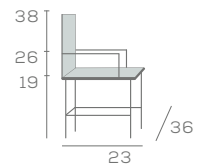

Stacking at three high, up to five high

Chair for Stacking

7303UBS-ST

DIMENSIONS

NOVI

Chair with Arms and Casters

7301UBS

7301UBS-CA

Available in Beech and Maple Wood

Key Features

- Contoured Backrest
- Scroll Arm Detail
- Replaceable Seat
- Stacking up to Five High
- Shaped Back Posts
- Interlocking Solid Wood Corner Blocks
- Flex-O-Lator Spring Seats