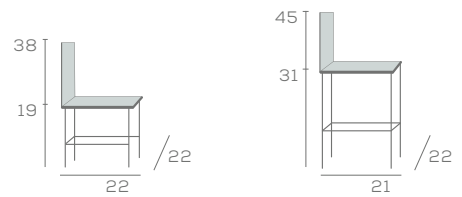

NOVI

Chair and Stool

7303UBS

7303UBS-BS-30

Novi casts an array of appeal with a light, shapely aesthetic. The contoured backrest and generous seat provide unparalleled comfort. The offering includes vast amenities – mobility, stacking, nail trim, armpad, and bariatric selections.

Stacking at three high, up to five high

Chair for Stacking

7303UBS-ST

DIMENSIONS

NOVI

Chair with Arms and Casters

7301UBS

7301UBS-CA

Available in Beech and Maple Wood

Key Features

- Contoured Backrest
- Scroll Arm Detail
- Replaceable Seat
- Stacking up to Five High
- Shaped Back Posts
- Interlocking Solid Wood Corner Blocks
- Flex-O-Lator Spring Seats