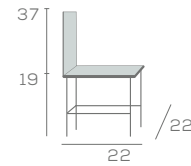

Stacking at three high, up to five high

Chair for Stacking

7303UBS-ST

DIMENSIONS

NOVI

Chair with Arms and Casters

7301UBS

7301UBS-CA

Available in Beech and Maple Wood

Key Features

- Contoured Backrest
- Scroll Arm Detail
- Replaceable Seat
- Stacking up to Five High
- Shaped Back Posts
- Interlocking Solid Wood Corner Blocks
- Flex-O-Lator Spring Seats