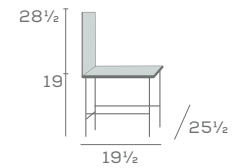

# MURRAY

Chair

911

Murray has a sleek, circular profile that features a stylish barrel backrest that seamlessly flows into elegant armrests, creating a harmonious silhouette that captivates the eye. The exposed joinery detail adds a touch of sophistication, showcasing the craftsmanship behind this piece.

#### Key Features

- Steam Bent Parts
- Barrel Shaped Backrest
- Circular Profile
- Clean Through Design
- Exposed Joinery

#### DIMENSIONS

Back View

62