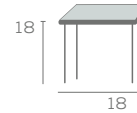

Available Options

- Decorative stitching, specify Grid 'DSG' or Line 'DSL'
- Dual upholstery on backrest
- 24" stool height, specify '24'
- Brass channel standard, or specify Stainless

grid stitch

line stitch

Available in Maple Wood

Key Features

- Plush Seat
- Solid Wood Corner Blocks
- Flex-O-Lator Spring Seats

Available Options

- Decorative Tufting, specify

R-623-18

R-623-36

DIMENSIONS

Macy Chairs, page 56