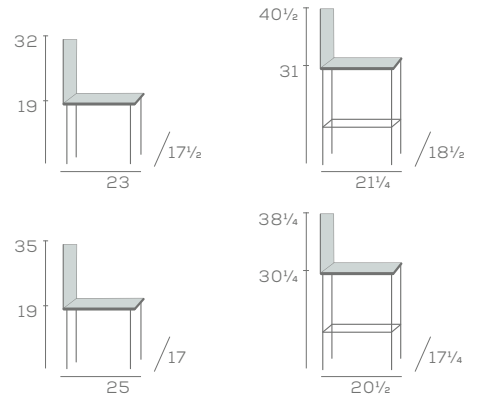

MACY EAST

Chair and Stool

953-DSG

9803-BS-30

A clean, modern look with tapered backrest and tailored cushions. Select Macy East with layered wood-upholstered seats. Select Macy West with plush, fully upholstered seats. Finalize your design with stitching details. Macy coexists in spaces with a warm, relaxed sense of familiarity.

DIMENSIONS

MACY
WEST

Chair and Stool

833

9805-BS-30

Available in Maple Wood

Key Features

- Tapered Legs and Backrest
- Interlocking Solid Wood Corner Blocks
- Flex-O-Lator Spring Seats

Available Options

- Decorative stitching, specify Grid 'DSG' or Line 'DSL'
- Dual upholstery on backrest
- 24" stool height, specify '24'
- Brass channel standard, or specify Stainless

grid stitch

line stitch

Available in Maple Wood

Key Features

- Plush Seat
- Solid Wood Corner Blocks
- Flex-O-Lator Spring Seats

Available Options

- Decorative Tufting, specify

R-623-18

R-623-36

DIMENSIONS