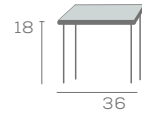

Available Options

- Decorative stitching, specify Grid 'DSG' or Line 'DSL'
- Dual upholstery on backrest
- 24" stool height, specify '24'
- Brass channel standard, or specify Stainless

grid stitch

line stitch

Available in Maple Wood

Key Features

- Plush Seat
- Solid Wood Corner Blocks
- Flex-O-Lator Spring Seats

Available Options

- Decorative Tufting, specify

R-623-18

R-623-36

DIMENSIONS

Macy Chairs, page 56