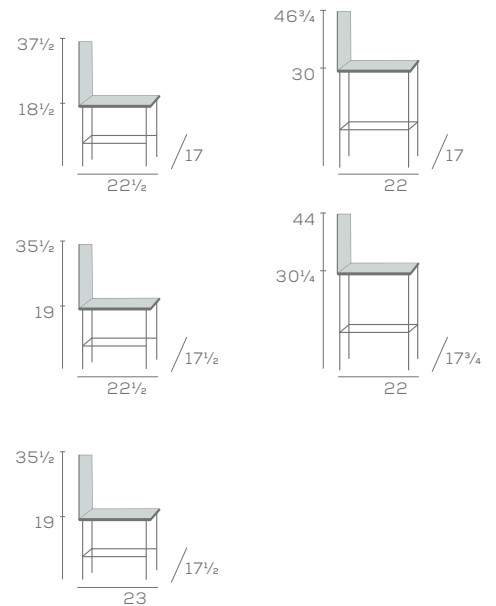

# LARK

Chair and Stool

7123UBS-DS

7123UBS-BS-30-DS

Inspired to allure, Lark brings together refined form and function. The light, airy aesthetic provides a clean through design and handhold feature. The thin seat is enclosed by a wood frame and detailed with radius corners.

## DIMENSIONS

# LARK

Chair and Stool with Open Back

7127UBS

7127UBS-BS-30

Available in Maple Wood

Key Features

- Tailored Seat that Wraps into the Frame
- Integrated Handhold Design
- Clean Through Design
- Radius Apron and Edges
- Tapered Legs
- Front to Back Stretchers
- Shaped Back Posts
- Interlocking Solid Wood Corner Blocks

Available Options

- Decorative stitching, specify 'DS'
- Dual upholstery on backrest
- 24" stool height, specify '24'
- Brass channel standard, or specify in Stainless

Stacking Chair

7127UBS-ST

Dual upholstery on backrest