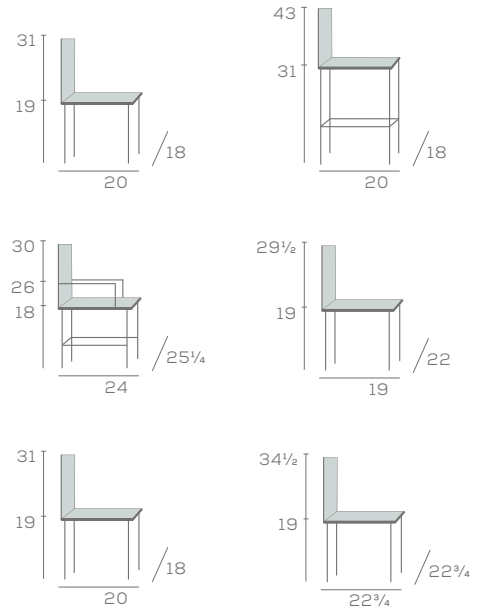

JOLIET

Chair and Stool

9903

9903-BS-30

Inspired alongside the industrial revolution, Joliet has an expanded offering with several enhancements. Featuring plush, tailored upholstery with a scalloped seat front for unexpected comfort. Elevate traditional settings or juxtaposition modern-day with yesteryear.

Chair with Arms and Casters

9901

9901-CA

DIMENSIONS

JOLIET

Chair with Fully Upholstered Backrest

9933

Available in Maple Wood

Key Features

- Contoured Backrest with Radius Edges
- Scalloped Seat Shape
- Tapered Legs
- Steam Bent Parts
- Interlocking Solid Wood Corner Blocks
- Flex-O-Lator Spring Seats

Available Options

- Nail trim on seat corners and backrest, specify in Brass 'BNT', Antique 'ANT', Stainless 'SNT', or Oxford 'ONT'
- Piping in dual upholstery
- Dual upholstery on backrest
- Front leg casters on chairs, specify 'CA'
- 24" stool height, specify '24'
- Brass channel standard, or specify in Stainless