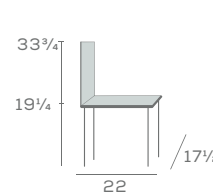

Upholstered Chair and Stool

2094UBS

2094UBS-BS-30

DIMENSIONS

HINTON

Chair and stool

2099UBS

2099UBS-BS-30

Available in Maple Wood

Key Features

- Round Tapered Legs
- Layered, bent ply shell
- Unique stitching detail

Available Options

- 24" stool height, specify '24'
- Brass channel standard, or specify in Stainless or Black

S-1030-30

S-1030US-30

DIMENSIONS