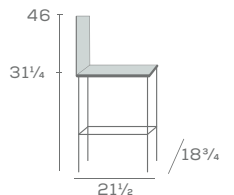

Upholstered Chair and Stool

2094UBS

2094UBS-BS-30

DIMENSIONS

HINTON

Chair and stool

2099UBS

2099UBS-BS-30

Available in Maple Wood

Key Features

- Round Tapered Legs
- Layered, bent ply shell
- Unique stitching detail

Available Options

- 24" stool height, specify '24'
- Brass channel standard, or specify in Stainless or Black

S-1030-30

S-1030US-30

DIMENSIONS