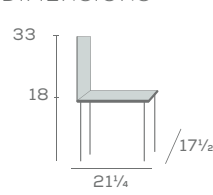

Upholstered Chair and Stool

2094UBS

2094UBS-BS-30

DIMENSIONS

HINTON

Chair and stool

2099UBS

2099UBS-BS-30

Available in Maple Wood

Key Features

- Round Tapered Legs
- Layered, bent ply shell
- Unique stitching detail

Available Options

- 24" stool height, specify '24'
- Brass channel standard, or specify in Stainless or Black

S-1030-30

S-1030US-30

DIMENSIONS