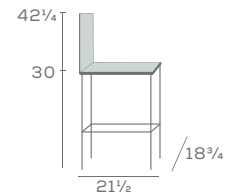

Upholstered Chair and Stool

2094UBS

2094UBS-BS-30

DIMENSIONS

HINTON

Chair and stool

2099UBS

2099UBS-BS-30

Available in Maple Wood

Key Features

- Round Tapered Legs
- Layered, bent ply shell
- Unique stitching detail

Available Options

- 24" stool height, specify '24'
- Brass channel standard, or specify in Stainless or Black