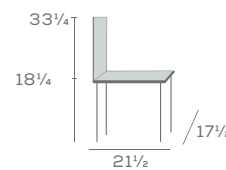

Upholstered Chair and Stool

2094UBS

2094UBS-BS-30

DIMENSIONS

HINTON

Chair and stool

2099UBS

2099UBS-BS-30

Available in Maple Wood

Key Features

- Round Tapered Legs
- Layered, bent ply shell
- Unique stitching detail

Available Options

- 24" stool height, specify '24'
- Brass channel standard, or specify in Stainless or Black