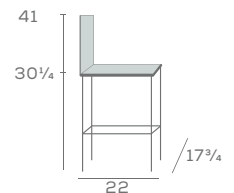

Upholstered Chair and Stool

2094UBS

2094UBS-BS-30

DIMENSIONS

HINTON

Chair and stool

2099UBS

2099UBS-BS-30

Available in Maple Wood

Key Features

- Round Tapered Legs
- Layered, bent ply shell
- Unique stitching detail

Available Options

- 24" stool height, specify '24'
- Brass channel standard, or specify in Stainless or Black

S-1030-30

S-1030US-30

DIMENSIONS