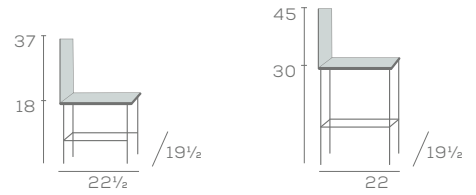

# HAYS EAST

Chair and Stool

713

713-BS-30

The choice between a plush, fully upholstered backrest and seat, Hays East, or a unique window backrest for a light aesthetic, Hays West.

## DIMENSIONS

Chair with Arms

711

Available Options

- Dual upholstery on backrest
- Front leg casters on chairs, specify 'CA'
- 24" stool height, specify '24'
- Brass channel standard, or specify in Stainless
- Nail trim available, specify Brass 'BNT'; Antique 'ANT'; Stainless 'SNT'; or Oxford 'ONT'

#### DIMENSIONS