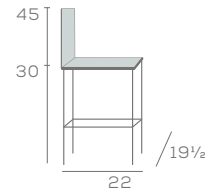

# HAYS EAST

Chair and Stool

713

713-BS-30

The choice between a plush, fully upholstered backrest and seat, Hays East, or a unique window backrest for a light aesthetic, Hays West.

## DIMENSIONS

Chair with Arms

711

Available Options

- Dual upholstery on backrest
- Front leg casters on chairs, specify 'CA'
- 24" stool height, specify '24'
- Brass channel standard, or specify in Stainless
- Nail trim available, specify Brass 'BNT'; Antique 'ANT'; Stainless 'SNT'; or Oxford 'ONT'

#### DIMENSIONS