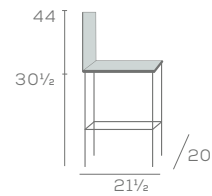

# HAYS EAST

Chair and Stool

713

713-BS-30

The choice between a plush, fully upholstered backrest and seat, Hays East, or a unique window backrest for a light aesthetic, Hays West.

## DIMENSIONS

Chair with Arms

711

#### DIMENSIONS