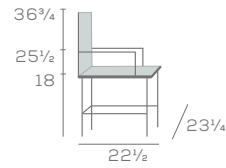

# HAYS EAST

Chair and Stool

713

713-BS-30

The choice between a plush, fully upholstered backrest and seat, Hays East, or a unique window backrest for a light aesthetic, Hays West.

## DIMENSIONS

Chair with Arms

711

#### DIMENSIONS