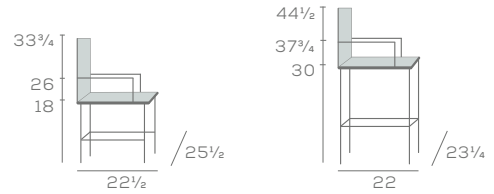

## Chair and Stool

623

623-BS-30

Dolton utilizes clean, geometric lines and an appealing crosswise stretcher. Select from standard arm and armless seating options or upholstered backless benches. Either direction, you'll enjoy superior comfort.

## DIMENSIONS