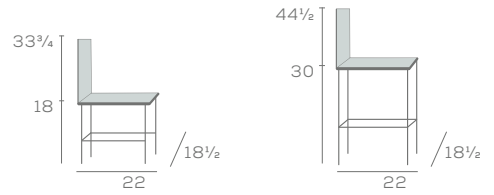

## Chair and Stool

623

623-BS-30

Dolton utilizes clean, geometric lines and an appealing crosswise stretcher. Select from standard arm and armless seating options or upholstered backless benches. Either direction, you'll enjoy superior comfort.

## DIMENSIONS