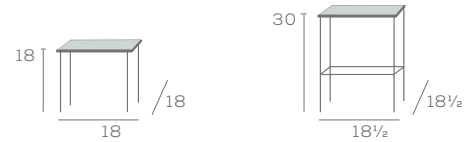

## Chair and Stool

623

623-BS-30

Dolton utilizes clean, geometric lines and an appealing crosswise stretcher. Select from standard arm and armless seating options or upholstered backless benches. Either direction, you'll enjoy superior comfort.

## DIMENSIONS