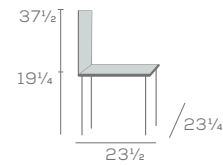

DENVER

Chair and Arm Chair

9463

9461

Three varying back styles with the same premium wood frame, Denver provides comfort for all environment. Offered with a transitional arm rest to allow easy movement.

Available in Maple Wood

Key Features

- Steam Bent Parts
- Solid Wood Corner Blocks
- Three decorative Backs
- Flex-O-Lator Spring Seating
- Interlocking Corner Blocks

Available Options

- Front leg casters on chairs, specify 'CA'
- Dual upholstery on backrest and seat

DIMENSIONS

Arm Chair with Casters

9461-CA

DENVER

Chair and Arm Chair

9483

9481

Three varying back styles with the same premium wood frame, Denver provides comfort for all environment. Offered with a transitional arm rest to allow easy movement.