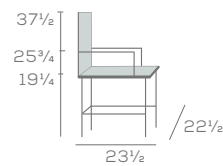

Key Features

- Steam Bent Parts
- Solid Wood Corner Blocks
- Three decorative Backs
- Flex-O-Lator Spring Seating
- Interlocking Corner Blocks

Available Options

- Front leg casters on chairs, specify 'CA'
- Dual upholstery on backrest and seat

DIMENSIONS

Arm Chair with Casters

9461-CA

DENVER

Chair and Arm Chair

9483

9481

Three varying back styles with the same premium wood frame, Denver provides comfort for all environment. Offered with a transitional arm rest to allow easy movement.

DIMENSIONS

Back View

9481

DENVER

Chair and Arm Chair

9473

9471

Available in Maple Wood