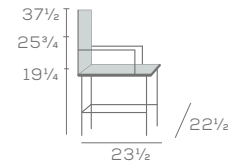

DENVER

Chair and Arm Chair

9463

9461

Three varying back styles with the same premium wood frame, Denver provides comfort for all environment. Offered with a transitional arm rest to allow easy movement.

Available in Maple Wood

Key Features

- Steam Bent Parts
- Solid Wood Corner Blocks
- Three decorative Backs
- Flex-O-Lator Spring Seating
- Interlocking Corner Blocks

Available Options

- Front leg casters on chairs, specify 'CA'
- Dual upholstery on backrest and seat

DIMENSIONS

Arm Chair with Casters

9461-CA

DENVER

Chair and Arm Chair

9483

9481

Three varying back styles with the same premium wood frame, Denver provides comfort for all environment. Offered with a transitional arm rest to allow easy movement.