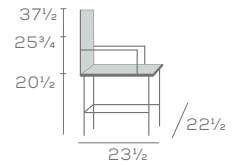

Key Features

- Steam Bent Parts
- Solid Wood Corner Blocks
- Three decorative Backs
- Flex-O-Lator Spring Seating
- Interlocking Corner Blocks

Available Options

- Front leg casters on chairs, specify 'CA'
- Dual upholstery on backrest and seat

DIMENSIONS

Arm Chair with Casters

9461-CA

DENVER

Chair and Arm Chair

9483

9481

Three varying back styles with the same premium wood frame, Denver provides comfort for all environment. Offered with a transitional arm rest to allow easy movement.

DIMENSIONS

Back View

9481

DENVER

Chair and Arm Chair

9473

9471

Available in Maple Wood