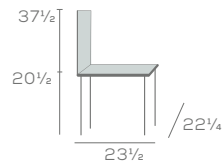

DIMENSIONS

Arm Chair with Casters

9461-CA

DENVER

Chair and Arm Chair

9483

9481

Three varying back styles with the same premium wood frame, Denver provides comfort for all environment. Offered with a transitional arm rest to allow easy movement.

DIMENSIONS

Back View

9481

DENVER

Chair and Arm Chair

9473

9471

Available in Maple Wood