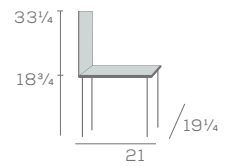

DARCEY

Chair and Stool

Polished lines allow for Darcey's clean design to stand out amongst the rest. Offered in metal or wood legs to appease any environment.

DIMENSIONS

Fully Upholstered Chair and Stool