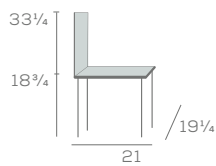

DARCEY

Chair and Stool

Polished lines allow for Darcey's clean design to stand out amongst the rest. Offered in metal or wood legs to appease any environment.

DIMENSIONS

Fully Upholstered Chair and Stool