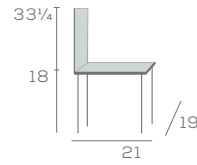

DARCEY

Chair and Stool

209

209-BS-30

Polished lines allow for Darcey's clean design to stand out amongst the rest. Offered in metal or wood legs to appease any environment.

DIMENSIONS

Fully Upholstered Chair and Stool

- Solid Wood Corner Blocks
- Clean Through Design
- Crosswise Stretcher
- Shaped Layered Ply Seat & Back

Available Options

- Wood or upholstered seat
- Dual Upholstery on seat and backrest
- 24" stool height, specify '24'
- Seat and frame in multi-finish