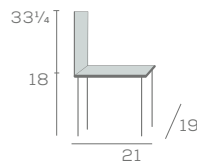

DARCEY

Chair and Stool

Polished lines allow for Darcey's clean design to stand out amongst the rest. Offered in metal or wood legs to appease any environment.

DIMENSIONS

Fully Upholstered Chair and Stool