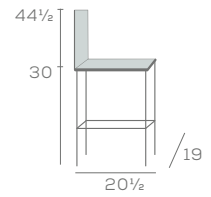

DARCEY

Chair and Stool

209

209-BS-30

Polished lines allow for Darcey's clean design to stand out amongst the rest. Offered in metal or wood legs to appease any environment.

DIMENSIONS

Fully Upholstered Chair and Stool

- Solid Wood Corner Blocks
- Clean Through Design
- Crosswise Stretcher
- Shaped Layered Ply Seat & Back

Available Options

- Wood or upholstered seat
- Dual Upholstery on seat and backrest
- 24" stool height, specify '24'
- Seat and frame in multi-finish