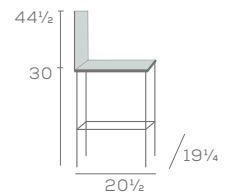

DARCEY

Chair and Stool

Polished lines allow for Darcey's clean design to stand out amongst the rest. Offered in metal or wood legs to appease any environment.

DIMENSIONS

Fully Upholstered Chair and Stool