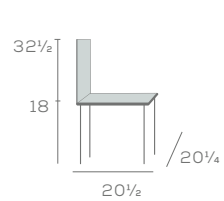

Stools

7673-BS-30-ANT-F

7673-BS-30-MO

Metal Base Options

DIMENSIONS

# BADEN

Chair

Distinctly crafted with soft curves and round tapered legs, Baden offers an essence from the past. Add one of the many design options to create a sole offering.

7632

7632-VT

## DIMENSIONS

Stools

7632-BS-30

7632-BS-30-MO