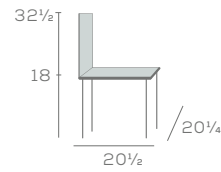

Stools

7673-BS-30-ANT-F

7673-BS-30-MO

Metal Base Options

DIMENSIONS

# BADEN

Chair

Distinctly crafted with soft curves and round tapered legs, Baden offers an essence from the past. Add one of the many design options to create a sole offering.

7632

7632-VT

## DIMENSIONS

Stools

7632-BS-30

7632-BS-30-MO