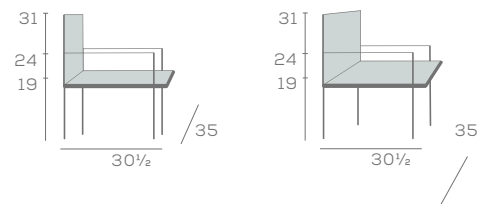

# AVERY

Single Seat

9960-1

**Full upholstery is contrasted with hairpin legs or metal motion base. Avery is relaxing and delightful for all it's guest.**

Available in Maple Wood

Key Features

- Motion seat
- Hairpin legs
- Sinuous Spring Seat

## DIMENSIONS

9960-1-MO