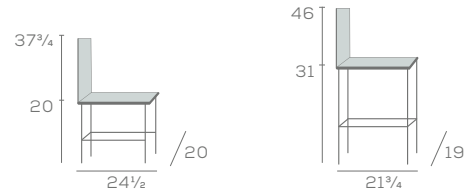

ALLIS

EAST

Chair and Stool

677UBS

677UBS-BS-30

A window frame backrest with soft radius edges and precise tailoring make Allis a clean, timeless chair. Select Allis East with a clean through backrest and layered wood-cushion seat. Select Allis West with a fully extended back and thicker, plush seat.

Chair with front leg casters

Chair with Arms

675UBS

DIMENSIONS

ALLIS
WEST

Chair and Stool with Nail Trim

683UBS-NT

683UBS-BS-30-NT

Available in Beech and Maple Wood

Key Features

- Picture Frame Backrest
- Clean Through Design (East)
- Replaceable Seat (East)
- Seamless U-Stretcher
- Steam Bent Back Posts
- Solid Wood Corner Blocks
- Flex-O-Lator Spring Seats