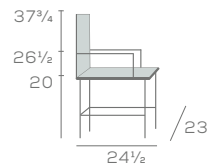

ALLIS

EAST

Chair and Stool

677UBS

677UBS-BS-30

A window frame backrest with soft radius edges and precise tailoring make Allis a clean, timeless chair. Select Allis East with a clean through backrest and layered wood-cushion seat. Select Allis West with a fully extended back and thicker, plush seat.

Chair with front leg casters

Chair with Arms

675UBS

DIMENSIONS

ALLIS
WEST

Chair and Stool with Nail Trim

683UBS-NT

683UBS-BS-30-NT