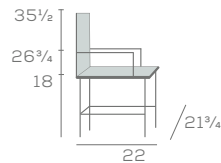

ALLIS

EAST

Chair and Stool

677UBS

677UBS-BS-30

A window frame backrest with soft radius edges and precise tailoring make Allis a clean, timeless chair. Select Allis East with a clean through backrest and layered wood-cushion seat. Select Allis West with a fully extended back and thicker, plush seat.

Chair with front leg casters

Chair with Arms

675UBS

DIMENSIONS

ALLIS
WEST

Chair and Stool with Nail Trim

683UBS-NT

683UBS-BS-30-NT