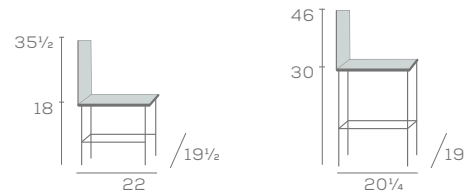

ALLIS

EAST

Chair and Stool

677UBS

677UBS-BS-30

A window frame backrest with soft radius edges and precise tailoring make Allis a clean, timeless chair. Select Allis East with a clean through backrest and layered wood-cushion seat. Select Allis West with a fully extended back and thicker, plush seat.

Chair with front leg casters

Chair with Arms

675UBS

DIMENSIONS

ALLIS
WEST

Chair and Stool with Nail Trim

683UBS-NT

683UBS-BS-30-NT

Available in Beech and Maple Wood

Key Features

- Picture Frame Backrest
- Clean Through Design (East)
- Replaceable Seat (East)
- Seamless U-Stretcher
- Steam Bent Back Posts
- Solid Wood Corner Blocks
- Flex-O-Lator Spring Seats

Available Options

- Nail trim on seat corners and backrest, specify in Brass 'BNT', Antique 'ANT', Stainless 'SNT', or Oxford 'ONT'
- Handhold cutout on East models, specify 'HH'
- Front leg casters on chairs, specify 'CA'
- Piping in dual upholstery
- Dual upholstery on seat and backrest
- 24" stool height, specify '24'
- Brass channel standard, or specify in Stainless