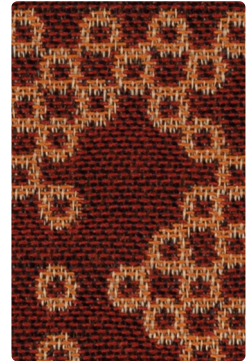

NOBLE
NB-026 Greige

NOBLE
NB-046 Charcoal

NOBLE
NB-006 Onyx

Additional colors are available. Please refer to the Mayer Fabrics website.

FEDORA
621-000 Mink

FEDORA
621-002 Topaz

FEDORA
621-019 Tangelo

FEDORA
621-009 Persimmon

FEDORA
621-001 Ruby

MIDWAY
MW-027 Wheat

EDITOR
WC920-002 Topaz

CASPIAN
329-009 Tangelo

LOOP
637-001 Tomato

VERTEX
638-009 Mango

ARCADE
AC-009 Penny

EDITOR
WC920-011 Firebrick

ARCADE
AC-002 Popcorn

MIDWAY
MW-002 Sunshine

LOOP
637-009 Tangelo

CONNECT
635-009 Spice

VERTEX
638-001 Tomato

MIDWAY
MW-001 Persimmon

CASPIAN
329-011 Sunset

NOBLE
NB-000 Java