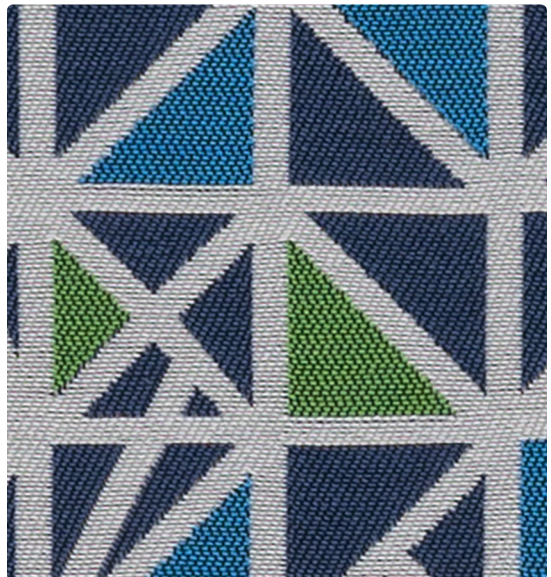

ARCADE
AC-024 Laguna

CASPIAN
329-024 Marine

MIDWAY
MW-023 Spa

ARCADE
AC-014 Sky

LOOP
637-034 Cobalt

VERTEX
638-024 Marine

CONNECT
635-004 Cobalt

EDITOR
WC920-014 Ink