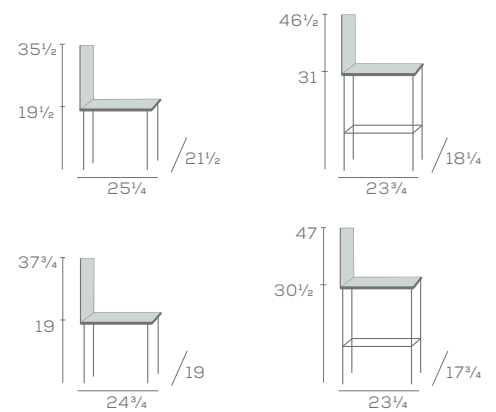

TATE

Chair and Stool

838-ANT

838-BS-30-ANT

The tall backrest of Tate flows into a plush seat. The stately design will inspire rooms.

Available in Maple Wood

Key Features

- Stately Backrest
- Tapered Legs
- Steam Bent Parts
- Interlocking Solid Wood Corner Blocks
- Flex-O-Lator Spring Seat

Available Options

- 24" stool height, specify '24'
- Dual upholstery on backrest and seat
- Nail Trim standard, specify in Brass 'BNT'; Antique 'ANT'; Stainless 'SNT'; Oxford 'ONT'

DIMENSIONS

868-BNT

868-BS-30-BNT

Model Number	PRICE							SPECIFICATIONS							
	All Wood	Fabric COM/200	Fabric Grade 300	Fabric Grade 400	Fabric Grade 500	Fabric Grade 600	Fabric Grade 700	Width	Depth	Height	Seat Depth	Seat Height	Arm Height	Weight (lbs.)	Fabric (yds.)
838-  _NT		\$737	\$798	\$859	\$927	\$1006	\$1085	21.5	25.25	35.5	19	19.5		25	2.25
838-BS-30-  _NT		\$807	\$854	\$901	\$954	\$1015	\$1076	18.25	23.75	46.5	17.5	31		27	1.75
868-  _NT		\$650	\$704	\$758	\$818	\$888	\$958	19	24.75	37.75	17	19		26	2
868-BS-30-  _NT		\$720	\$774	\$828	\$888	\$958	\$1028	17.75	23.25	47	16.5	30.5		27	2

Dual upholstery on backrest and seat, specify material. No upcharge.

24" stool height , specify '24'

Footrail channel on stool models standard in Brass. Specify in 'SSC' Stainless Steel. *No upcharge.*

Nail trim standard, specify 'BNT' Brass, 'ANT' Antique, 'SNT' Stainless, or 'ONT' Oxford. *No upcharge.*