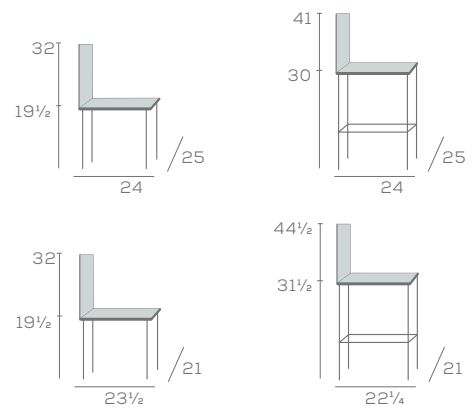

STELLA

Chair and Stool

8733

8733-BS-30

The curved open back allows for fluid movement to the seat. Soft cushion and steam bent legs complete this charming design.

Available in Maple Wood

Key Features

- Rounded Seat Back
- Clean Through Design with Open Back
- Sinuous Spring Seats
- Interlocking Corner Blocks

Available Options

- 24" stool height, specify '24'
- Brass channel standard, or specify in Stainless
- Dual upholstery on seat and back

Chair and Stool

8503

8503-BS-30

DIMENSIONS

STELLA

PRICE

SPECIFICATIONS

Model Number		All Wood	Fabric COM/200	Fabric Grade 300	Fabric Grade 400	Fabric Grade 500	Fabric Grade 600	Fabric Grade 700	Width	Depth	Height	Seat Depth	Seat Height	Arm Height	Weight (lbs.)	Fabric (yds.)
8503			\$605	\$652	\$699	\$752	\$813	\$874	21	23.5	32	19	19.5		22	1.75
8503-BS-30			\$675	\$722	\$769	\$822	\$883	\$944	21	22.25	44.5	17.5	31.5		27	1.75
8733			\$655	\$709	\$763	\$823	\$893	\$963	25	24	32	20	19.5		23	2
8733-BS-30			\$725	\$779	\$833	\$893	\$963	\$1033	25	24	41	20	30		26	2

Dual upholstery on backrest and seat, specify material. No upcharge.

24" stool height, specify '24'

Footrail channel on stool models standard in Brass. Specify in 'SSC' Stainless Steel. No upcharge.