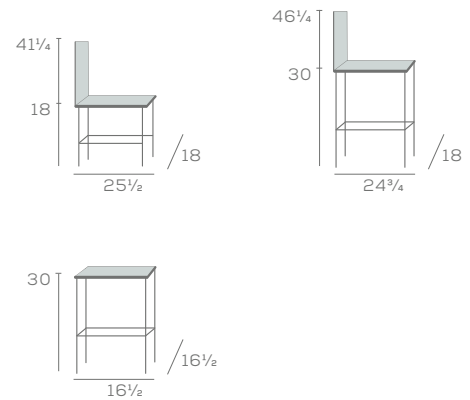

#### Available Options

- Nail trim on seat boarder, specify in Brass 'BNT', Antique 'ANT', Stainless 'SNT', or Oxford 'ONT'
- Dual upholstery on backrest or seat/backrest
- 24" stool height, specify '24'
- Brass channel and ring standard, or specify in Stainless 'SSC'/'SSR'

Stool

S-693US-30

nail trim

rolled top

dual uph.

#### DIMENSIONS

jasper chair

# SELINA

Product information on page 66.

Model Number	PRICE							SPECIFICATIONS							
	All Wood	Fabric COM/200	Fabric Grade 300	Fabric Grade 400	Fabric Grade 500	Fabric Grade 600	Fabric Grade 700	Width	Depth	Height	Seat Depth	Seat Height	Arm Height	Weight (lbs.)	Fabric (yds.)
693 		\$546	\$609	\$667	\$735	\$803	\$874	18	25.5	41.25	16.5	18		25	1.625
693-BS-24 		\$645	\$707	\$766	\$834	\$902	\$973	18	24.75	40.5	16.5	24		26	1.625
693-BS-30 		\$645	\$707	\$766	\$834	\$902	\$973	18	24.75	46.25	16.5	30		27	1.625
S-693US-24 		\$259	\$270	\$280	\$290	\$303	\$315	16.5	16.5	24				23	.625
S-693US-30 		\$259	\$270	\$280	\$290	\$303	\$315	16.5	16.5	30				23	.625