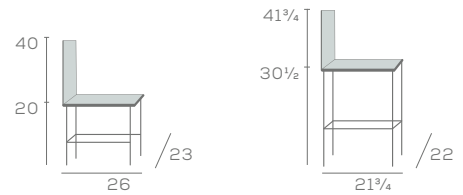

SAMARA

Chair and Stool

835

839-BS-30

Contemporary, yet warm and inviting. Samara is fitted with a gently sloped, wing arm and tall backrest for privacy, comfort, and distinction.

Available in Maple Wood

Key Features

- Stately Backrest with Wing Arms
- Tapered Legs
- Steam Bent Back Posts
- Interlocking Solid Wood Corner Blocks
- Flex-O-Lator Spring Seats

Available Options

- Dual upholstery on backrest and arms
- 24" stool height available

Dual upholstery

DIMENSIONS

SAMARA

| Model Number | PRICE | | | | | | | SPECIFICATIONS | | | | | | | |
|---|----------|----------------|------------------|------------------|------------------|------------------|------------------|----------------|-------|--------|------------|-------------|------------|---------------|---------------|
| | All Wood | Fabric COM/200 | Fabric Grade 300 | Fabric Grade 400 | Fabric Grade 500 | Fabric Grade 600 | Fabric Grade 700 | Width | Depth | Height | Seat Depth | Seat Height | Arm Height | Weight (lbs.) | Fabric (yds.) |
| 835  | | \$520 | \$587 | \$654 | \$720 | \$806 | \$892 | 23 | 26 | 40 | 18 | 20 | | 39 | 3 |
| 839-BS-30  | | \$504 | \$557 | \$610 | \$663 | \$732 | \$801 | 22 | 21.75 | 41.75 | 18 | 30.5 | | 39 | 2.25 |