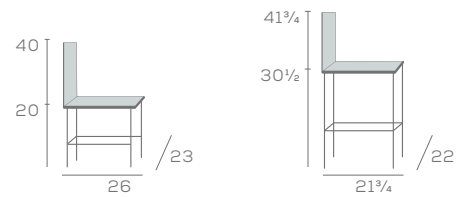

SAMARA

Chair and Stool

835

839-BS-30

Contemporary, yet warm and inviting. Samara is fitted with a gently sloped, wing arm and tall backrest for privacy, comfort, and distinction.

Available in Maple Wood

Key Features

- Stately Backrest with Wing Arms
- Tapered Legs
- Steam Bent Back Posts
- Interlocking Solid Wood Corner Blocks
- Flex-O-Lator Spring Seats

Available Options

- Dual upholstery on backrest and arms

Dual upholstery

DIMENSIONS

SAMARA

Product information on page 64.

PRICE

SPECIFICATIONS

Model Number	All Wood	Fabric COM/200	Fabric Grade 300	Fabric Grade 400	Fabric Grade 500	Fabric Grade 600	Fabric Grade 700	Width	Depth	Height	Seat Depth	Seat Height	Arm Height	Weight (lbs.)	Fabric (yds.)
835 		\$505	\$570	\$634	\$699	\$783	\$866	23	26	40	18	20		39	3
839-BS-30 		\$489	\$541	\$592	\$644	\$711	\$778	22	21.75	41.75	18	30.5		39	2.25