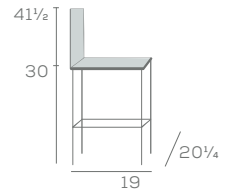

RONAN

Chair and Stool

7633

7633-BS-30

Seeking new shapes, Ronan was developed with gracious, fluid lines. Using layered ply, the organic backrest is bent to a u-shape to embrace its guest. Layers of foam are enclosed with precisely tailored upholstery.

DIMENSIONS

Chair with Arms

7631

RONAN

Chair and Stool with Open Back

7633-C

7633-C-BS-30

Available in Maple Wood

Key Features

- Shaped Layered Ply Backrest
- Clean Through Design with Open Backs
- Round Tapered Legs
- Front to Back Stretchers

Available Options

- 24" stool height, specify '24'
- Brass channel standard, or specify Stainless

SPECIFICATIONS

Model Number	All Wood	Fabric COM/200	Fabric Grade 300	Fabric Grade 400	Fabric Grade 500	Fabric Grade 600	Fabric Grade 700	Width	Depth	Height	Seat Depth	Seat Height	Arm Height	Weight (lbs.)	Fabric (yds.)
7633 7633-C 		\$505	\$555	\$607	\$662	\$717	\$780	20	20	32	19	18		28	2.25
		\$540	\$595	\$642	\$697	\$754	\$818	20	20	32	19	18		28	2.25
7631 7631-C 		\$567	\$622	\$669	\$729	\$782	\$847	21.75	20	32	19	18	24.5	29	3
		\$602	\$657	\$704	\$759	\$817	\$881	21.75	20	32	19	18	24.5	29	3
7633-BS-24 7633-BS-30 7633-C-BS-24 7633-C-BS-30 		\$549	\$589	\$630	\$670	\$710	\$754	20.25	19	36.5	17.25	24		30	2
		\$549	\$589	\$630	\$670	\$710	\$754	20.25	19	41.5	17.25	30		30	2
		\$584	\$624	\$665	\$665	\$745	\$789	20.25	19	36.5	17.25	24		30	2
		\$584	\$624	\$665	\$665	\$745	\$789	20.25	19	41.5	17.25	30		30	2
7693-1		\$1,100	\$1,169	\$1,238	\$1,313	\$1,403	\$1,492	30.75	27.5	29.25	23	18	26		2.5