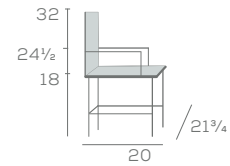

RONAN

Chair and Stool

7633

7633-BS-30

Seeking new shapes, Ronan was developed with gracious, fluid lines. Using layered ply, the organic backrest is bent to a u-shape to embrace its guest. Layers of foam are enclosed with precisely tailored upholstery.

DIMENSIONS

Chair with Arms

7631

RONAN

Chair and Stool with Open Back

7633-C

7633-C-BS-30

Available in Maple Wood

Key Features

- Shaped Layered Ply Backrest
- Clean Through Design with Open Backs
- Round Tapered Legs
- Front to Back Stretchers

Available Options

- 24" stool height, specify '24'
- Brass channel standard, or specify Stainless

SPECIFICATIONS

Model Number	All Wood	Fabric COM/200	Fabric Grade 300	Fabric Grade 400	Fabric Grade 500	Fabric Grade 600	Fabric Grade 700	Width	Depth	Height	Seat Depth	Seat Height	Arm Height	Weight (lbs.)	Fabric (yds.)
7633 7633-C 		\$505	\$555	\$607	\$662	\$717	\$780	20	20	32	19	18		28	2.25
		\$540	\$595	\$642	\$697	\$754	\$818	20	20	32	19	18		28	2.25
7631 7631-C 		\$567	\$622	\$669	\$729	\$782	\$847	21.75	20	32	19	18	24.5	29	3
		\$602	\$657	\$704	\$759	\$817	\$881	21.75	20	32	19	18	24.5	29	3
7633-BS-24 7633-BS-30 7633-C-BS-24 7633-C-BS-30 		\$549	\$589	\$630	\$670	\$710	\$754	20.25	19	36.5	17.25	24		30	2
		\$549	\$589	\$630	\$670	\$710	\$754	20.25	19	41.5	17.25	30		30	2
		\$584	\$624	\$665	\$665	\$745	\$789	20.25	19	36.5	17.25	24		30	2
		\$584	\$624	\$665	\$665	\$745	\$789	20.25	19	41.5	17.25	30		30	2
7693-1		\$1,100	\$1,169	\$1,238	\$1,313	\$1,403	\$1,492	30.75	27.5	29.25	23	18	26		2.5