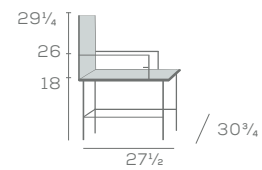

Key Features

- Shaped Layered Ply Backrest
- Clean Through Design with Open Backs
- Round Tapered Legs
- Front to Back Stretchers

Available Options

- 24" stool height, specify '24'
- Brass channel standard, or specify Stainless

Back view arm chair model

Chair with Arms and Open Back

7631-C

RONAN

Single Seat

7693-1

Seeking new shapes, Ronan was developed with gracious, fluid lines. Using layered ply, the organic backrest is bent to a u-shape to embrace its guest. Layers of foam are enclosed with precisely tailored upholstery.

Available in Maple Wood

Key Features

- Layered Ply Backrest
- Plush Foam Seat & Backrest
- Round Tapered Legs
- Sinuous Spring Seat

DIMENSIONS

Ronan Chair

RONAN

Product information on page

PRICE