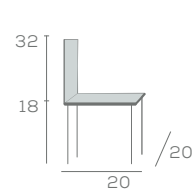

RONAN

Chair and Stool

7633

7633-BS-30

Seeking new shapes, Ronan was developed with gracious, fluid lines. Using layered ply, the organic backrest is bent to a u-shape to embrace its guest. Layers of foam are enclosed with precisely tailored upholstery.

DIMENSIONS

Chair with Arms

7631

RONAN

Chair and Stool with Open Back

7633-C

7633-C-BS-30

Available in Maple Wood

Key Features

- Shaped Layered Ply Backrest
- Clean Through Design with Open Backs
- Round Tapered Legs
- Front to Back Stretchers

Available Options

- 24" stool height, specify '24'
- Brass channel standard, or specify Stainless

SPECIFICATIONS

Model Number	All Wood	Fabric COM/200	Fabric Grade 300	Fabric Grade 400	Fabric Grade 500	Fabric Grade 600	Fabric Grade 700	Width	Depth	Height	Seat Depth	Seat Height	Arm Height	Weight (lbs.)	Fabric (yds.)
7633 7633-C 		\$505	\$555	\$607	\$662	\$717	\$780	20	20	32	19	18		28	2.25
		\$540	\$595	\$642	\$697	\$754	\$818	20	20	32	19	18		28	2.25
7631 7631-C 		\$567	\$622	\$669	\$729	\$782	\$847	21.75	20	32	19	18	24.5	29	3
		\$602	\$657	\$704	\$759	\$817	\$881	21.75	20	32	19	18	24.5	29	3
7633-BS-24 7633-BS-30 7633-C-BS-24 7633-C-BS-30 		\$549	\$589	\$630	\$670	\$710	\$754	20.25	19	36.5	17.25	24		30	2
		\$549	\$589	\$630	\$670	\$710	\$754	20.25	19	41.5	17.25	30		30	2
		\$584	\$624	\$665	\$665	\$745	\$789	20.25	19	36.5	17.25	24		30	2
		\$584	\$624	\$665	\$665	\$745	\$789	20.25	19	41.5	17.25	30		30	2
7693-1		\$1,100	\$1,169	\$1,238	\$1,313	\$1,403	\$1,492	30.75	27.5	29.25	23	18	26		2.5