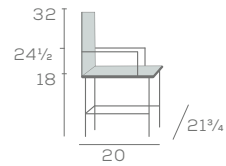

RONAN

Chair and Stool

7633

7633-BS-30

Seeking new shapes, Ronan was developed with gracious, fluid lines. Using layered ply, the organic backrest is bent to a u-shape to embrace its guest. Layers of foam are enclosed with precisely tailored upholstery.

DIMENSIONS

Chair with Arms

7631

RONAN

Chair and Stool with Open Back

7633-C

7633-C-BS-30

Available in Maple Wood

Key Features

- Shaped Layered Ply Backrest
- Clean Through Design with Open Backs
- Round Tapered Legs
- Front to Back Stretchers

Available Options

- 24" stool height, specify '24'
- Brass channel standard, or specify in Stainless 'SSC'