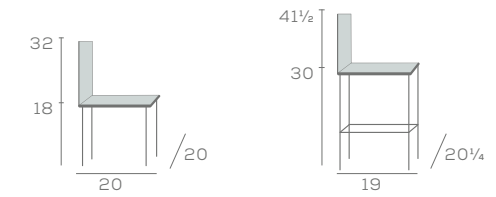

RONAN

Chair and Stool

7633

7633-BS-30

Seeking new shapes, Ronan was developed with gracious, fluid lines. Using layered ply, the organic backrest is bent to a u-shape to embrace its guest. Layers of foam are enclosed with precisely tailored upholstery.

DIMENSIONS

Chair with Arms

7631

RONAN

Chair and Stool with Open Back

7633-C

7633-C-BS-30

Available in Maple Wood

Key Features

- Shaped Layered Ply Backrest
- Clean Through Design with Open Backs
- Round Tapered Legs
- Front to Back Stretchers

Available Options

- 24" stool height, specify '24'
- Brass channel standard, or specify in Stainless 'SSC'

RONAN

Product information on page 18.

Model Number	PRICE							SPECIFICATIONS							
	All Wood	Fabric COM/200	Fabric Grade 300	Fabric Grade 400	Fabric Grade 500	Fabric Grade 600	Fabric Grade 700	Width	Depth	Height	Seat Depth	Seat Height	Arm Height	Weight (lbs.)	Fabric (yds.)
7633 7633-C		\$505 \$540	\$555 \$595	\$607 \$642	\$662 \$697	\$717 \$754	\$780 \$818	20 20	20 20	32 32	19 19	18 18		28 28	2.25 2.25
7631 7631-C		\$567 \$602	\$622 \$657	\$669 \$704	\$729 \$759	\$782 \$817	\$847 \$881	21.75 21.75	20 20	32 32	19 19	18 18	24.5 24.5	29 29	3 3
7633-BS-24 7633-BS-30 7633-C-BS-24 7633-C-BS-30		\$549 \$549 \$584 \$584	\$589 \$589 \$624 \$624	\$630 \$630 \$665 \$665	\$670 \$670 \$665 \$665	\$710 \$710 \$745 \$745	\$754 \$754 \$789 \$789	20.25 20.25 20.25 20.25	19 19 19 19	36.5 41.5 36.5 41.5	17.25 17.25 17.25 17.25	24 30 24 30		30 30 30 30	2 2 2 2
7693-1		\$1,100	\$1,169	\$1,238	\$1,313	\$1,403	\$1,492	30.75	27.5	29.25	23	18	26	39	2.5