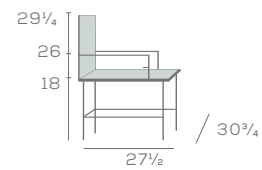

Key Features

- Shaped Layered Ply Backrest
- Clean Through Design with Open Backs
- Round Tapered Legs
- Front to Back Stretchers

Available Options

- 24" stool height, specify '24'
- Brass channel standard, or specify in Stainless 'SSC'

Back view arm chair model

Chair with Arms and Open Back

7631-C

RONAN

Single Seat Lounge

7693-1

Seeking new shapes, Ronan was developed with gracious, fluid lines. Using layered ply, the organic backrest is bent to a u-shape to embrace its guest. Layers of foam are enclosed with precisely tailored upholstery.

Available in Maple Wood

Key Features

- Layered Ply Backrest
- Plush Foam Seat & Backrest
- Round Tapered Legs
- Sinuous Spring Seat

DIMENSIONS

2020 PRICE INCREASE
 ADD 3% ON ORDERS PLACED AFTER JANUARY 31TH, 2020