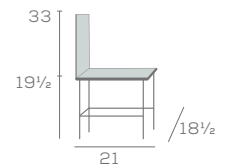

Seat/backrest and frame in multi-finish

Chair with Upholstery and Handhold

863UBS

863UBS-HH

## DIMENSIONS