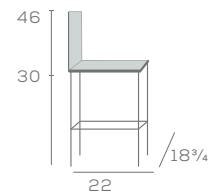

Seat/backrest and frame in multi-finish

Chair with Upholstery and Handhold

863UBS

863UBS-HH

## DIMENSIONS

#### Available Options

- Wood or upholstered seat
- Handhold on upholstered backrest, specify 'HH'
- Seat/backrest and frame in multi-finish
- 24" stool height, specify '24'
- Brass channel standard, or specify in Stainless 'SSC'