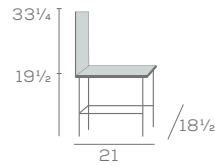

Seat/backrest and frame in multi-finish

Chair with Upholstery and Handhold

863UBS

863UBS-HH

## DIMENSIONS