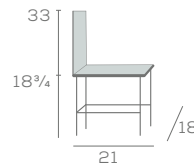

Seat/backrest and frame in multi-finish

Chair with Upholstery and Handhold

863UBS

863UBS-HH

## DIMENSIONS