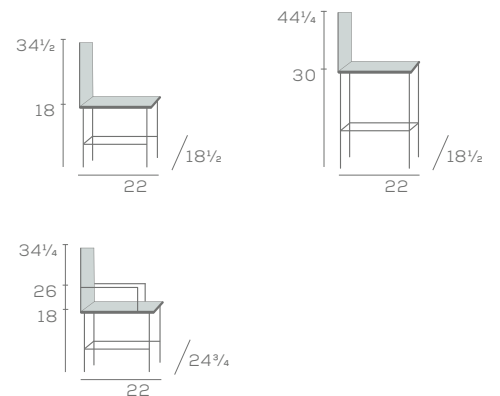

Available Options

- Upholstered backrest panel
- Front leg casters on chairs, specify 'CA'
- 24" stool height, specify '24'
- Brass channel standard, or specify in Stainless 'SSC'

Chair with Arms

551US

uph. backrest

brass channel

DIMENSIONS