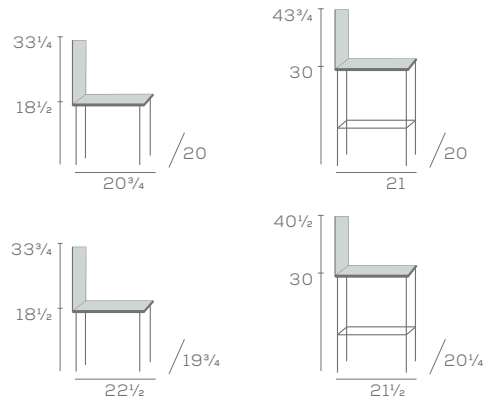

LORA

Chair and Stool with Layered Backrest

9827US

9827US-BS-30

Create a harmonious, planate environment with Lora. Select a more artisan look with the layered, plank backrest or a more refined look with the inset backrest. Both exude the character and warmth of wood.

Available in Beech Wood

Key Features

- Layered and Inset Backrest Designs
- Shaped Apron
- Clean Through Design
- Shaped Back Posts
- Steam Bent Parts
- Interlocking Solid Wood Corner Blocks
- Flex-O-Lator Spring Seats

Available Options

- 24" stool height, specify '24'
- Brass channel standard, or specify in Stainless 'SSC'

Chair and Stool with Inset Backrest

9823US

9823-BS-30

DIMENSIONS

LORA

Product information on page 42.

PRICE

SPECIFICATIONS

Model Number	All Wood	Fabric COM/200	Fabric Grade 300	Fabric Grade 400	Fabric Grade 500	Fabric Grade 600	Fabric Grade 700	Width	Depth	Height	Seat Depth	Seat Height	Arm Height	Weight (lbs.)	Fabric (yds.)
9827US 		\$374	\$388	\$403	\$419	\$436	\$453	20	20.75	33.25	18	18.5		27	2
9827-BS-24 		\$425	\$440	\$454	\$471	\$487	\$505	20	21	37.75	18	24		32	2
9827-BS-30 		\$425	\$440	\$454	\$471	\$487	\$505	20	21	43.75	18	30		32	2
9823 		\$383	\$398	\$412	\$428	\$445	\$462	19.75	22.5	33.75	18	18.5		27	2
9823-BS-24 		\$435	\$449	\$464	\$480	\$496	\$514	20.25	21.5	34.5	18	24		32	2
9823-BS-30 		\$435	\$449	\$464	\$480	\$496	\$514	20.25	21.5	40.5	18	30		32	2