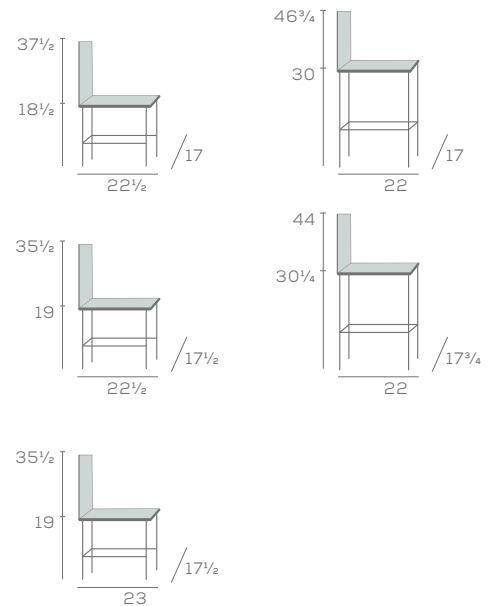

LARK

Chair and Stool

7123UBS-DS

7123UBS-BS-30-DS

Inspired to allure, Lark brings together refined form and function. The light, airy aesthetic provides a clean through design and handhold feature. The thin seat is enclosed by a wood frame and detailed with radius corners.

DIMENSIONS

LARK

Chair and Stool with Open Back

7127UBS

7127UBS-BS-30

Available in Maple Wood

Key Features

- Tailored Seat that Wraps into the Frame
- Integrated Handhold Design
- Clean Through Design
- Radius Apron and Edges
- Tapered Legs
- Front to Back Stretchers
- Shaped Back Posts
- Interlocking Solid Wood Corner Blocks

Available Options

- Decorative stitching, specify 'DS'
- Dual upholstery on backrest
- 24" stool height, specify '24'
- Brass channel standard, or specify in Stainless

Stacking Chair

7127UBS-ST

Dual upholstery on backrest

Stacks four high

LARK

PRICE

SPECIFICATIONS

Model Number	All Wood	Fabric COM/200	Fabric Grade 300	Fabric Grade 400	Fabric Grade 500	Fabric Grade 600	Fabric Grade 700	Width	Depth	Height	Seat Depth	Seat Height	Arm Height	Weight (lbs.)	Fabric (yds.)
7123UBS 		\$399	\$424	\$450	\$476	\$506	\$536	17	22.5	37.5	17.5	18.5		26	1
7123UBS-BS-24 		\$450	\$476	\$502	\$527	\$557	\$587	17	22	40.75	17.5	24		34	1
7123UBS-BS-30 		\$450	\$476	\$502	\$527	\$557	\$587	17	22	46.75	17.5	30		34	1
7127UBS 		\$360	\$387	\$414	\$444	\$479	\$514	17.5	22.5	35.5	18	19		21	1.5
7127UBS-BS-30 		\$420	\$447	\$474	\$504	\$539	\$574	17.75	22	44	18	30.25		24	1.5
7127UBS-ST 		\$385	\$412	\$439	\$469	\$504	\$539	17.5	23	35.5	18	19		21	0.75