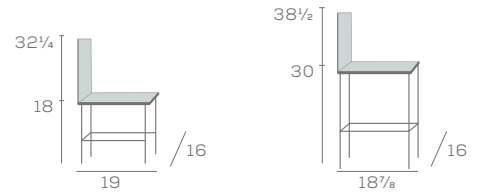

HATTIE

Chair and Stool

4003-18

4003-BS-30

A curated look or modern approach, the reinvention of the classic Windsor style chair is fitting. Each piece is meticulously built by expert craftsmen, yet provides its own identity through the patterns created naturally in wood.

DIMENSIONS

Chair for Juvenile

4003-16

HATTIE

Stools with Metal Ring

4002-BS-30

4002-BS-30-MO

Available in Maple Wood

Key Features

- Shaped Spindles
- Clean Through Design
- Radius Apron
- Solid Wood Seat 1 3/16" Thick with 45 degree chamfer
- Saddle Seat
- Splayed & Tapered Legs
- Front to Back Stretchers
- Exposed Solid Wood Frame

Available Options

- Seat/top rail and frame in multi-finish
- Motion seat stool, specify model 'MO'
- 24" stool height, specify '24'
- Brass channel standard, or specify in Stainless
- Brass ring standard, or specify in Chrome