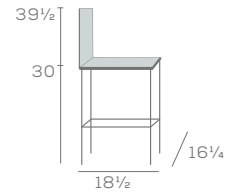

HATTIE

Chair and Stool

4003-18

4003-BS-30

A curated look or modern approach, the reinvention of the classic Windsor style chair is fitting. Each piece is meticulously built by expert craftsmen, yet provides its own identity through the patterns created naturally in wood.

DIMENSIONS

Chair for Juvenile

4003-16

HATTIE

Stools with Metal Ring

4002-BS-30

4002-BS-30-MO

Available in Maple Wood

Key Features

- Shaped Spindles
- Clean Through Design
- Radius Apron
- Solid Wood Seat 1 3/16" Thick with 45 degree chamfer
- Saddle Seat
- Splayed & Tapered Legs
- Front to Back Stretchers
- Exposed Solid Wood Frame

Available Options

- Seat/top rail and frame in multi-finish
- Motion seat stool, specify model 'MO'
- 24" stool height, specify '24'
- Brass channel standard, or specify in Stainless
- Brass ring standard, or specify in Chrome