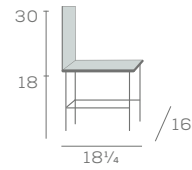

HATTIE

Chair and Stool

4003-18

4003-BS-30

A curated look or modern approach, the reinvention of the classic Windsor style chair is fitting. Each piece is meticulously built by expert craftsmen, yet provides its own identity through the patterns created naturally in wood.

DIMENSIONS

Chair for Juvenile

4003-16

HATTIE

Stools with Metal Ring

4002-BS-30

4002-BS-30-MO

Available in Maple Wood

Available Options

- Seat/top rail and frame in multi-finish
- Motion seat stool, specify model 'MO'
- 24" stool height, specify '24'
- Brass channel standard, or specify in Stainless
- Brass ring standard, or specify in Chrome