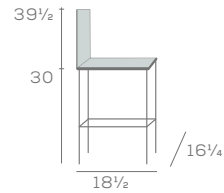

HATTIE

Chair and Stool

4003-18

4003-BS-30

A curated look or modern approach, the reinvention of the classic Windsor style chair is fitting. Each piece is meticulously built by expert craftsmen, yet provides its own identity through the patterns created naturally in wood.

DIMENSIONS

Chair for Juvenile

4003-16

HATTIE

Stools with Metal Ring

4002-BS-30

4002-BS-30-MO

Available in Maple Wood

Key Features

- Shaped Spindles
- Clean Through Design
- Radius Apron
- Solid Wood Seat 1 3/16" Thick with 45 degree chamfer
- Saddle Seat
- Splayed & Tapered Legs
- Front to Back Stretchers
- Exposed Solid Wood Frame

Available Options

- Seat/top rail and frame in multi-finish
- Motion seat stool, specify model 'MO'
- 24" stool height, specify '24'
- Brass channel standard, or specify in Stainless
- Brass ring standard, or specify in Chrome