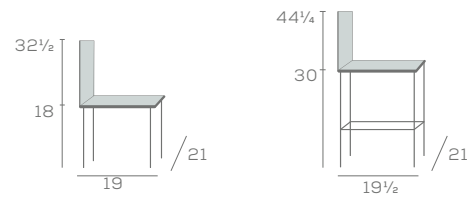

DIMENSIONS