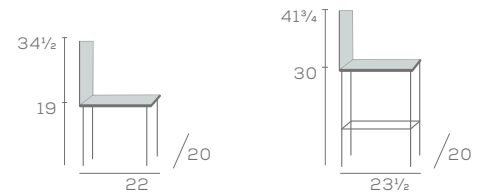

HANA

Chair and Stool

883

883-BS-30

Attractive lines blend with soft curves to invoke a sense of comfort and relaxation. Keep the conversation flowing with Hana.

Available in Maple Wood

Key Features

- Upholstered Bent Ply Backrest
- Tapered Legs
- Three Part H-Stretcher
- Interlocking Solid Wood Corner Blocks
- Flex-O-Lator Spring Seats

Available Options

- Dual upholstery on backrest
- 24" stool height, specify '24'
- Brass channel standard, or specify in Stainless

DIMENSIONS

HANA

Model Number	PRICE							SPECIFICATIONS							
	All Wood	Fabric COM/200	Fabric Grade 300	Fabric Grade 400	Fabric Grade 500	Fabric Grade 600	Fabric Grade 700	Width	Depth	Height	Seat Depth	Seat Height	Arm Height	Weight (lbs.)	Fabric (yds.)
883 		\$464	\$504	\$544	\$585	\$637	\$688	20	22	34.5	17.5	19		20	1.5
883-BS-24 		\$511	\$552	\$592	\$632	\$684	\$736	20	23.5	35.75	17.5	24		30	1.5
883-BS-30 		\$511	\$552	\$592	\$632	\$684	\$736	20	23.5	41.75	17.5	30		30	1.5

Footrail channel on stool models standard in Brass. Specify in 'SSC' Stainless Steel. *No upcharge.*
 Backrest in dual upholstery, specify material. *No upcharge.*