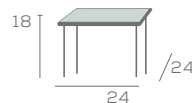

Tandem two seat, model 470-2-A

DIMENSIONS

OCCASIONAL

Square and Rectangle Tops with Clive Base

With universal appeal, these four distinctly styled tables coordinate with lounge collections, or work effortlessly in most any furniture decor.

L-5700-2424P18-E

L-5700-2448P18-E

DIMENSIONS

Square and Rectangle Tops with Edina Base

L-470-2424P18-E

L-470-2448P18-E

OCCASIONAL

Square and Rectangle Tops with Oakley Base