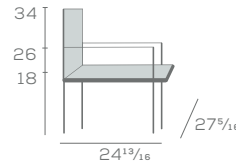

Available Options

- Wood or upholstered seat
- Two backrest designs
- Decorative cutout, specify '3S'

wood seat

backrest

cutout

Chairs for Juvenile

5663-16

5663-14

DIMENSIONS

Edina Lounge, page 90

EDINA

Single Seat with Upholstered Arm Pads

470-1-UA

Two Seat

470-2

Edina displays a mission design aesthetic with a multitude of options and superior wood construction. The two and three seat models are available as tandem.

Tandem two seat, model 470-2-A

DIMENSIONS

OCCASIONAL

Square and Rectangle Tops with Clive Base

With universal appeal, these four distinctly styled tables coordinate with lounge collections, or work effortlessly in most any furniture decor.

L-5700-2424P18-E

L-5700-2448P18-E

DIMENSIONS

Square and Rectangle Tops with Edina Base

L-470-2424P18-E

L-470-2448P18-E

OCCASIONAL

Square and Rectangle Tops with Oakley Base