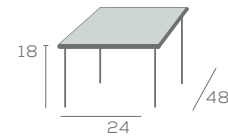

Available Options

- Wood or upholstered seat
- Two backrest designs
- Decorative cutout, specify '3S'

wood seat

backrest

cutout

Chairs for Juvenile

5663-16

5663-14

DIMENSIONS

Edina Lounge, page 90

EDINA

Single Seat with Upholstered Arm Pads

470-1-UA

Two Seat

470-2

Edina displays a mission design aesthetic with a multitude of options and superior wood construction. The two and three seat models are available as tandem.

Tandem two seat, model 470-2-A

DIMENSIONS

OCCASIONAL

Square and Rectangle Tops with Clive Base

With universal appeal, these four distinctly styled tables coordinate with lounge collections, or work effortlessly in most any furniture decor.

L-5700-2424P18-E

L-5700-2448P18-E

DIMENSIONS

Square and Rectangle Tops with Edina Base

L-470-2424P18-E

L-470-2448P18-E

OCCASIONAL

Square and Rectangle Tops with Oakley Base