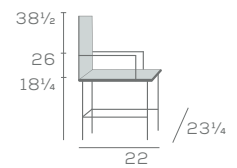

Available Options

- Wood or upholstered seat
- Two backrest designs
- Decorative cutout, specify '3S'

wood seat

backrest

cutout

Chairs for Juvenile

5663-16

5663-14

DIMENSIONS

Edina Lounge, page 90

EDINA

Single Seat with Upholstered Arm Pads

470-1-UA

Two Seat

470-2

Edina displays a mission design aesthetic with a multitude of options and superior wood construction. The two and three seat models are available as tandem.