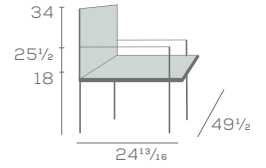

Available Options

- Wood or upholstered seat
- Two backrest designs
- Decorative cutout, specify '3S'

wood seat

backrest

cutout

Chairs for Juvenile

5663-16

5663-14

DIMENSIONS

Edina Lounge, page 90

EDINA

Single Seat with Upholstered Arm Pads

470-1-UA

Two Seat

470-2

Edina displays a mission design aesthetic with a multitude of options and superior wood construction. The two and three seat models are available as tandem.

Tandem two seat, model 470-2-A

DIMENSIONS

OCCASIONAL

Square and Rectangle Tops with Clive Base

With universal appeal, these four distinctly styled tables coordinate with lounge collections, or work effortlessly in most any furniture decor.

L-5700-2424P18-E

L-5700-2448P18-E

DIMENSIONS

Square and Rectangle Tops with Edina Base

L-470-2424P18-E

L-470-2448P18-E

OCCASIONAL

Square and Rectangle Tops with Oakley Base