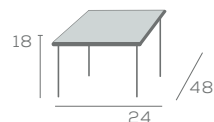

Tandem two seat, model 470-2-A

DIMENSIONS

OCCASIONAL

Square and Rectangle Tops with Clive Base

With universal appeal, these four distinctly styled tables coordinate with lounge collections, or work effortlessly in most any furniture decor.

L-5700-2424P18-E

L-5700-2448P18-E

DIMENSIONS

Square and Rectangle Tops with Edina Base

L-470-2424P18-E

L-470-2448P18-E

OCCASIONAL

Square and Rectangle Tops with Oakley Base