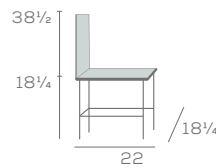

Available Options

- Wood or upholstered seat
- Two backrest designs
- Decorative cutout, specify '3S'

wood seat

backrest

cutout

Chairs for Juvenile

5663-16

5663-14

DIMENSIONS

Edina Lounge, page 90

EDINA

Single Seat with Upholstered Arm Pads

470-1-UA

Two Seat

470-2

Edina displays a mission design aesthetic with a multitude of options and superior wood construction. The two and three seat models are available as tandem.

L-80-2424P18-S

L-80-2448P18-E

2020 PRICE INCREASE
ADD 3% ON ORDERS PLACED AFTER JANUARY 31TH, 2020

EDINA

Product information on page 32.

PRICE

SPECIFICATIONS

Model Number	All Wood	Fabric COM/200	Fabric Grade 300	Fabric Grade 400	Fabric Grade 500	Fabric Grade 600	Fabric Grade 700	Width	Depth	Height	Seat Depth	Seat Height	Arm Height	Weight (lbs.)	Fabric (yds.)	
5663-18 5663US-18		\$405	\$472	\$486	\$500	\$516	\$531	\$547	18.25 18.25	22 22	38.5 38.5	17.5 17.5	18.25 18.25	25 22	.7 .7	
5661 5661US		\$450	\$518	\$533	\$546	\$561	\$577	\$594	23.25 23.25	22 22	38.5 38.5	17.5 17.5	18.25 18.25	26 26	28 28	.7 .7
5663-16 5663US-16		\$405	\$472	\$486	\$500	\$516	\$531	\$547	14.5 14.5	16.5 16.5	31 31	16 16	16 16	19 19	.6 .6	
5663-14 5663US-14		\$405	\$472	\$486	\$500	\$516	\$531	\$547	14.5 14.5	16.5 16.5	29 29	16 16	14 14	19 19	.6 .6	
5653-18 5653US-18		\$411	\$478	\$492	\$505	\$521	\$537	\$554	18.25 18.25	22 22	38.5 38.5	17.5 17.5	18.25 18.25	25 25	.7 .7	
5651 5651US		\$456	\$523	\$538	\$552	\$568	\$584	\$599	23.25 23.25	22 22	38.5 38.5	17.5 17.5	18.25 18.25	26 26	28 28	.7 .7
5653-16 5653US-16		\$411	\$478	\$492	\$505	\$521	\$537	\$554	14.5 14.5	16.5 16.5	31 31	13.25 13.25	16 16	19 17	.6 .6	
5653-14 5653US-14		\$411	\$478	\$492	\$505	\$521	\$537	\$554	14.5 14.5	16.5 16.5	29 29	16 16	14 14	19 17	.6 .6	