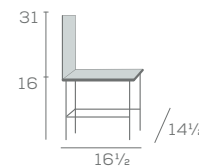

Available Options

- Wood or upholstered seat
- Two backrest designs
- Decorative cutout, specify '3S'

wood seat

backrest

cutout

Chairs for Juvenile

5663-16

5663-14

DIMENSIONS

Edina Lounge, page 90

EDINA

Single Seat with Upholstered Arm Pads

470-1-UA

Two Seat

470-2

Edina displays a mission design aesthetic with a multitude of options and superior wood construction. The two and three seat models are available as tandem.

L-80-2424P18-S

L-80-2448P18-E

2020 PRICE INCREASE
ADD 3% ON ORDERS PLACED AFTER JANUARY 31TH, 2020

EDINA

Product information on page 32.

PRICE

SPECIFICATIONS

Model Number	All Wood	Fabric COM/200	Fabric Grade 300	Fabric Grade 400	Fabric Grade 500	Fabric Grade 600	Fabric Grade 700	Width	Depth	Height	Seat Depth	Seat Height	Arm Height	Weight (lbs.)	Fabric (yds.)	
5663-18 5663US-18		\$405	\$472	\$486	\$500	\$516	\$531	\$547	18.25 18.25	22 22	38.5 38.5	17.5 17.5	18.25 18.25	25 22	.7 .7	
5661 5661US		\$450	\$518	\$533	\$546	\$561	\$577	\$594	23.25 23.25	22 22	38.5 38.5	17.5 17.5	18.25 18.25	26 26	28 28	.7 .7
5663-16 5663US-16		\$405	\$472	\$486	\$500	\$516	\$531	\$547	14.5 14.5	16.5 16.5	31 31	16 16	16 16	19 19	.6 .6	
5663-14 5663US-14		\$405	\$472	\$486	\$500	\$516	\$531	\$547	14.5 14.5	16.5 16.5	29 29	16 16	14 14	19 19	.6 .6	
5653-18 5653US-18		\$411	\$478	\$492	\$505	\$521	\$537	\$554	18.25 18.25	22 22	38.5 38.5	17.5 17.5	18.25 18.25	25 25	.7 .7	
5651 5651US		\$456	\$523	\$538	\$552	\$568	\$584	\$599	23.25 23.25	22 22	38.5 38.5	17.5 17.5	18.25 18.25	26 26	28 28	.7 .7
5653-16 5653US-16		\$411	\$478	\$492	\$505	\$521	\$537	\$554	14.5 14.5	16.5 16.5	31 31	13.25 13.25	16 16	19 17	.6 .6	
5653-14 5653US-14		\$411	\$478	\$492	\$505	\$521	\$537	\$554	14.5 14.5	16.5 16.5	29 29	16 16	14 14	19 17	.6 .6	