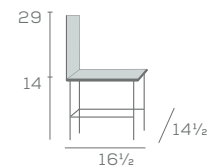

Available Options

- Wood or upholstered seat
- Two backrest designs
- Decorative cutout, specify '3S'

wood seat

backrest

cutout

Chairs for Juvenile

5663-16

5663-14

DIMENSIONS

Edina Lounge, page 90

EDINA

Single Seat with Upholstered Arm Pads

470-1-UA

Two Seat

470-2

Edina displays a mission design aesthetic with a multitude of options and superior wood construction. The two and three seat models are available as tandem.