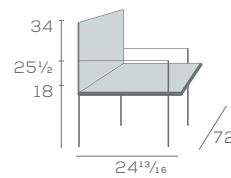

Available Options

- Wood or upholstered seat
- Two backrest designs
- Decorative cutout, specify '3S'

wood seat

backrest

cutout

Chairs for Juvenile

5663-16

5663-14

DIMENSIONS

Edina Lounge, page 90

EDINA

Single Seat with Upholstered Arm Pads

470-1-UA

Two Seat

470-2

Edina displays a mission design aesthetic with a multitude of options and superior wood construction. The two and three seat models are available as tandem.

Tandem two seat, model 470-2-A

DIMENSIONS

OCCASIONAL

Square and Rectangle Tops with Clive Base

With universal appeal, these four distinctly styled tables coordinate with lounge collections, or work effortlessly in most any furniture decor.

L-5700-2424P18-E

L-5700-2448P18-E

DIMENSIONS

Square and Rectangle Tops with Edina Base

L-470-2424P18-E

L-470-2448P18-E

OCCASIONAL

Square and Rectangle Tops with Oakley Base