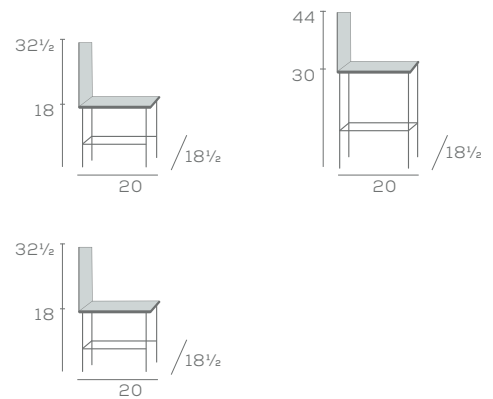

### Available Options

- 1" decorative buttons, specify 'DB'
- 24" Stool height, specify '24'
- Brass channel standard, or specify in Stainless 'SSC'

## Chair for Stacking

8667UBS-ST

Decorative buttons

Back view

## DIMENSIONS

**2020 PRICE INCREASE**  
 ADD 3% ON ORDERS PLACED AFTER JANUARY 31<sup>TH</sup>, 2020

**ASHER**

Product information on page 16.

Model Number	PRICE							SPECIFICATIONS							
	All Wood	Fabric COM/200	Fabric Grade 300	Fabric Grade 400	Fabric Grade 500	Fabric Grade 600	Fabric Grade 700	Width	Depth	Height	Seat Depth	Seat Height	Arm Height	Weight (lbs.)	Fabric (yds.)
8663UBS-18 		\$450	\$475	\$500	\$525	\$550	\$585	18.5	20	32.5	18	18		21	1
8667UBS-ST 		\$490	\$515	\$540	\$565	\$590	\$625	18.5	20	32.5	18	18		23	1
8663UBS-BS-24 		\$512	\$537	\$563	\$582	\$612	\$647	18.5	20	38	18	24		29	1
8663UBS-BS-30		\$512	\$537	\$563	\$582	\$612	\$647	18.5	20	44	18	30		29	1