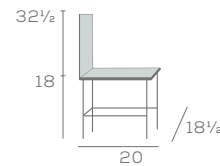

Available Options

- 1" decorative buttons, specify 'DB'
- 24" Stool height, specify '24'
- Brass channel standard, or specify in Stainless 'SSC'

Chair for Stacking

8667UBS-ST

Decorative buttons

Back view

DIMENSIONS

ASHER

Product information on page 16.

Model Number	PRICE							SPECIFICATIONS							
	All Wood	Fabric COM/200	Fabric Grade 300	Fabric Grade 400	Fabric Grade 500	Fabric Grade 600	Fabric Grade 700	Width	Depth	Height	Seat Depth	Seat Height	Arm Height	Weight (lbs.)	Fabric (yds.)
8663UBS-18 		\$450	\$475	\$500	\$525	\$550	\$585	18.5	20	32.5	18	18		21	1
8667UBS-ST 		\$490	\$515	\$540	\$565	\$590	\$625	18.5	20	32.5	18	18		23	1
8663UBS-BS-24 		\$512	\$537	\$563	\$582	\$612	\$647	18.5	20	38	18	24		29	1
8663UBS-BS-30		\$512	\$537	\$563	\$582	\$612	\$647	18.5	20	44	18	30		29	1