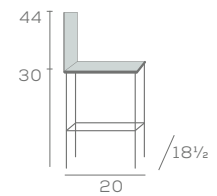

Available Options

- 1" decorative buttons, specify 'DB'
- 24" Stool height, specify '24'
- Brass channel standard, or specify in Stainless 'SSC'

Chair for Stacking

8667UBS-ST

Decorative buttons

Back view

DIMENSIONS

ASHER

Product information on page 16.

Model Number	PRICE							SPECIFICATIONS							
	All Wood	Fabric COM/200	Fabric Grade 300	Fabric Grade 400	Fabric Grade 500	Fabric Grade 600	Fabric Grade 700	Width	Depth	Height	Seat Depth	Seat Height	Arm Height	Weight (lbs.)	Fabric (yds.)
8663UBS-18 		\$450	\$475	\$500	\$525	\$550	\$585	18.5	20	32.5	18	18		21	1
8667UBS-ST 		\$490	\$515	\$540	\$565	\$590	\$625	18.5	20	32.5	18	18		23	1
8663UBS-BS-24 		\$512	\$537	\$563	\$582	\$612	\$647	18.5	20	38	18	24		29	1
8663UBS-BS-30		\$512	\$537	\$563	\$582	\$612	\$647	18.5	20	44	18	30		29	1