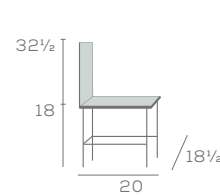

Available Options

- 1" decorative buttons, specify 'DB'
- 24" Stool height, specify '24'
- Brass channel standard, or specify in Stainless 'SSC'

Chair for Stacking

8667UBS-ST

Decorative buttons

Back view

DIMENSIONS

ASHER

Product information on page 16.

Model Number	PRICE							SPECIFICATIONS							
	All Wood	Fabric COM/200	Fabric Grade 300	Fabric Grade 400	Fabric Grade 500	Fabric Grade 600	Fabric Grade 700	Width	Depth	Height	Seat Depth	Seat Height	Arm Height	Weight (lbs.)	Fabric (yds.)
8663UBS-18 		\$450	\$475	\$500	\$525	\$550	\$585	18.5	20	32.5	18	18		21	1
8667UBS-ST 		\$490	\$515	\$540	\$565	\$590	\$625	18.5	20	32.5	18	18		23	1
8663UBS-BS-24 		\$512	\$537	\$563	\$582	\$612	\$647	18.5	20	38	18	24		29	1
8663UBS-BS-30		\$512	\$537	\$563	\$582	\$612	\$647	18.5	20	44	18	30		29	1