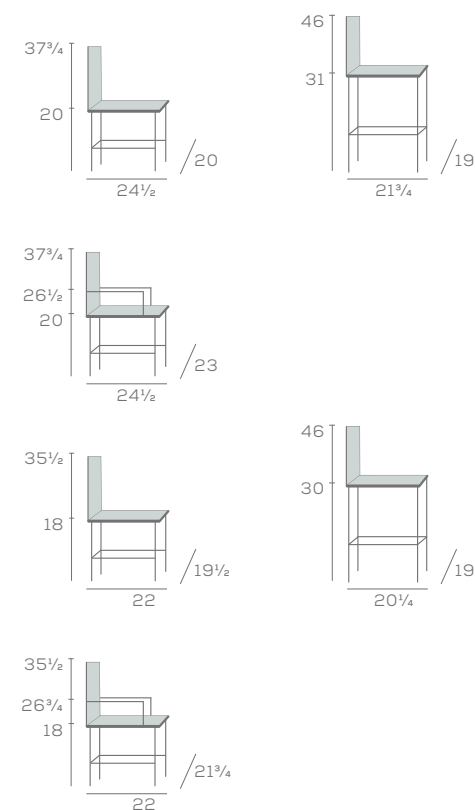

ALLIS EAST

Chair and Stool

677UBS

677UBS-BS-30

A window frame backrest with soft radius edges and precise tailoring make Allis a clean, timeless chair. Select Allis East with a clean through backrest and layered wood-cushion seat. Select Allis West with a fully extended back and thicker, plush seat.

Chair with front leg casters

DIMENSIONS

Chair with Arms

675UBS

jasper chair

ALLIS WEST

Chair and Stool with Nail Trim

683UBS-NT

683UBS-BS-30-NT

Available in Beech and Maple Wood

Key Features

- Picture Frame Backrest
- Clean Through Design (East)
- Replaceable Seat (East)
- Seamless U-Stretcher
- Steam Bent Back Posts
- Solid Wood Corner Blocks
- Flex-O-Lator Spring Seats

Chair with Arms and Nail Trim

681UBS-NT

nail trim handhold back view

casters brass channel

jasper chair

ALLIS EAST

Product information on page 14.

Model Number	PRICE							SPECIFICATIONS							
	All Wood	Fabric COM/200	Fabric Grade 300	Fabric Grade 400	Fabric Grade 500	Fabric Grade 600	Fabric Grade 700	Width	Depth	Height	Seat Depth	Seat Height	Arm Height	Weight (lbs.)	Fabric (yds.)
 677UBS 677UBS-NT		\$451	\$482	\$510	\$543	\$559	\$611	20	24.5	37.75	18	20		24	1.75
		\$475	\$505	\$535	\$568	\$599	\$633	20	24.5	37.75	18	20		24	1.75
 675UBS 675UBS-NT		\$496	\$525	\$555	\$588	\$621	\$655	23	24.5	37.75	18	20	26.5	27	1.75
		\$519	\$550	\$578	\$611	\$644	\$678	23	24.5	37.75	18	20	26.5	27	1.75
 677UBS-BS-24 677UBS-BS-30 677UBS-BS-24-NT 677UBS-BS-30-NT		\$500	\$530	\$558	\$574	\$624	\$658	19	21.75	40	17	25		27	1.75
		\$500	\$530	\$558	\$574	\$624	\$658	19	21.75	46	17	31		27	1.75
		\$526	\$568	\$604	\$644	\$685	\$728	19	21.75	40	17	25		27	1.75
		\$526	\$568	\$604	\$644	\$685	\$728	19	21.75	46	17	31		27	1.75